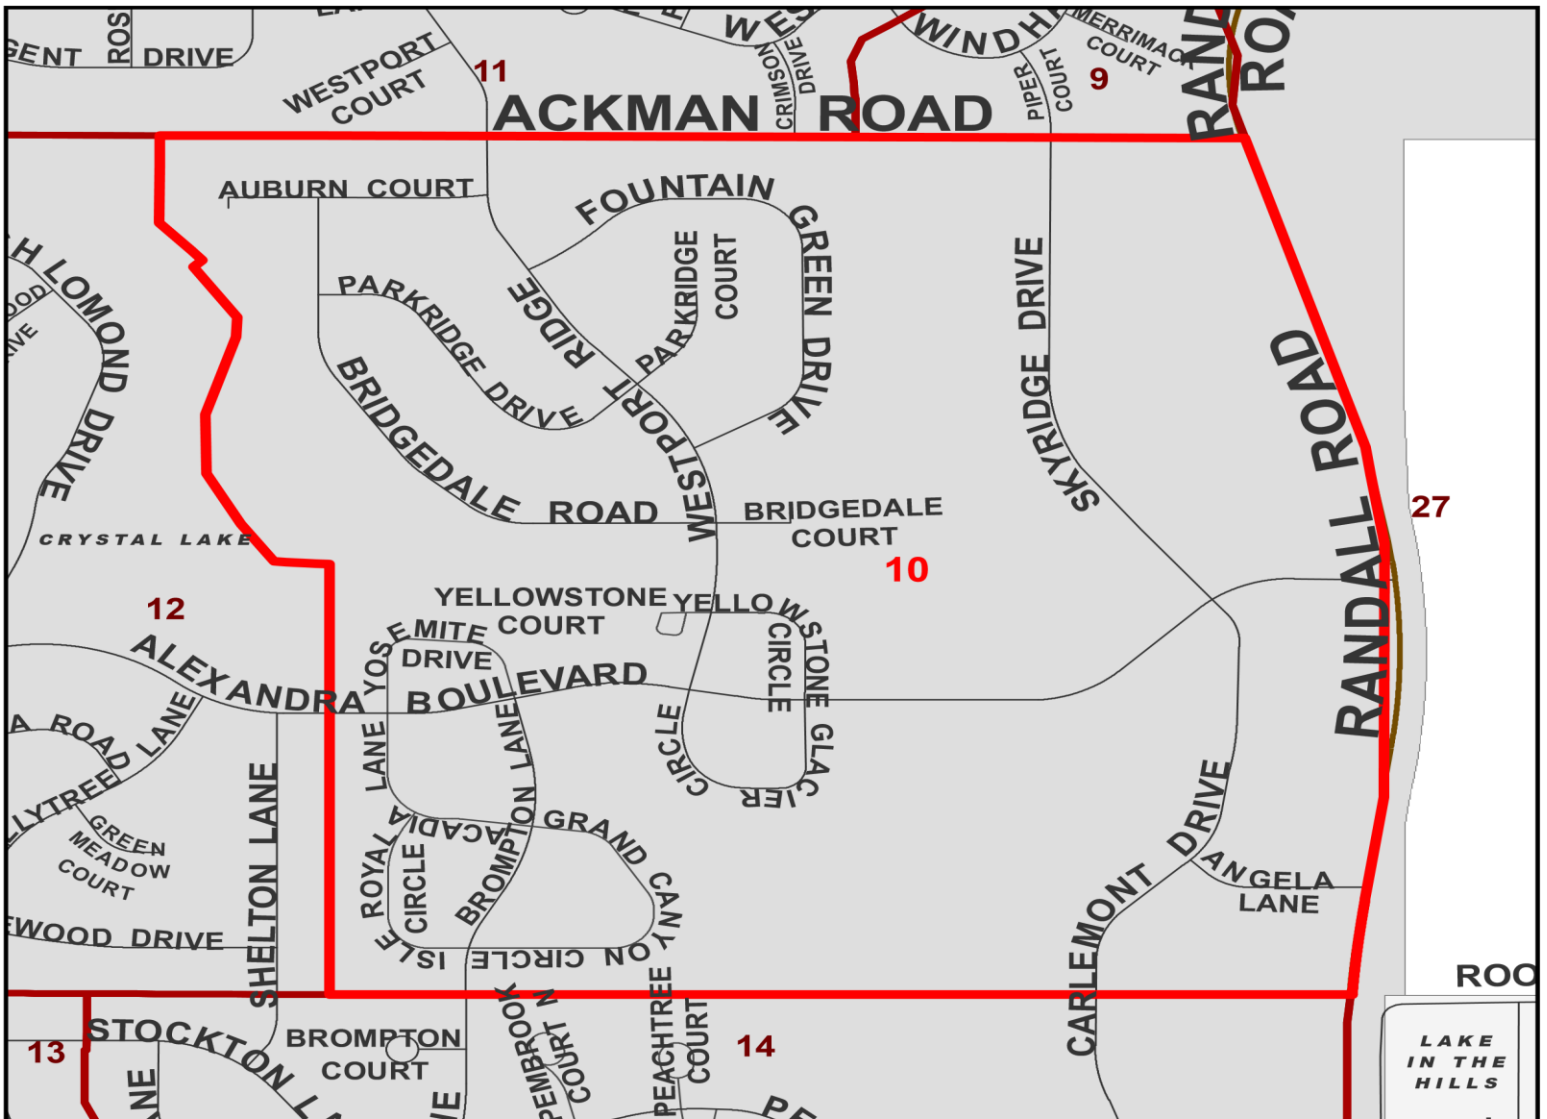

Algonquin Township Precinct

10

Legend

- Precincts
- Township Boundary
- 10** Precinct Number
- Township Administration Building

Municipalities

- Algonquin
- Barrington Hills
- Cary
- Crystal Lake
- Fox River Grove
- LAKEMOOR
- Lake in the Hills
- Lakewood
- Oakwood Hills
- Port Barrington
- Prairie Grove
- Trout Valley

Roads

- Interstate
- US Route
- State Route
- County Road
- Township Road
- Private Road
- Municipal Road

Rivers, Streams, & Creeks

- Rivers, Streams, & Creeks
- Water Bodies

Townships

CHEMUNG	ALDEN	HEBRON	RICHMOND	WARREN
DUNHAM	HARTLAND	GREENWOOD	MCHENRY	
MARENGO	SENECA	DORR	NUNDA	
RILEY	CORAL	GRAFTON	ALGONQUIN	

Map ID 1000634_141
Date: January 2022

Map Produced By
McHenry County GIS Department