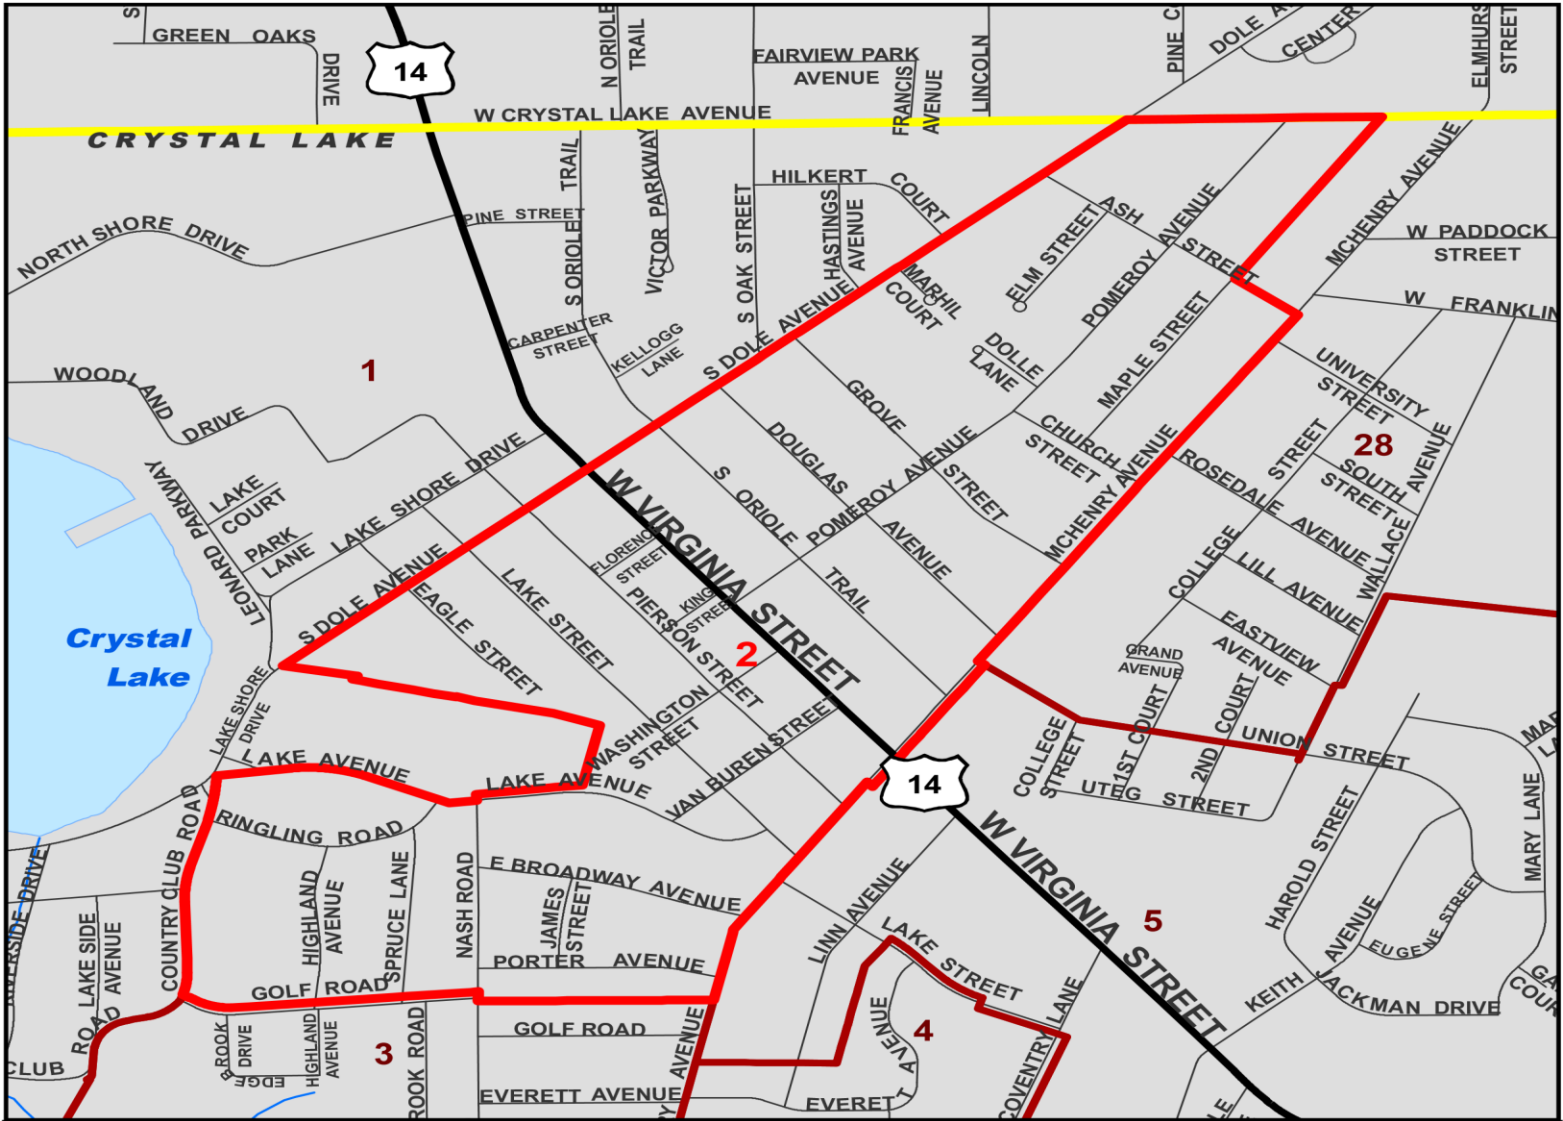

# Algonquin Township Precinct

2

### Legend

Precincts	<b>Municipalities</b>	Lake in the Hills	Interstate	Rivers, Streams, & Creeks
Township Boundary	Barrington Hills	Lakewood	US Route	Water Bodies
Precinct Number	Cary	Oakwood Hills	State Route	
Township Administration Building	Crystal Lake	Port Barrington	County Road	
	Fox River Grove	Prairie Grove	Township Road	
	LAKEMOOR	Trout Valley	Private Road	
			Municipal Road	

### Townships

CHEMUNG	ALDEN	HIBRON	RICHMOND	BURTON
DUNHAM	HARTLAND	GREENWOOD	MCHEURY	
WARREN	SENECA	DORR	NUNDA	
RILEY	CORAL	GRAFTON	ALGONQUIN	