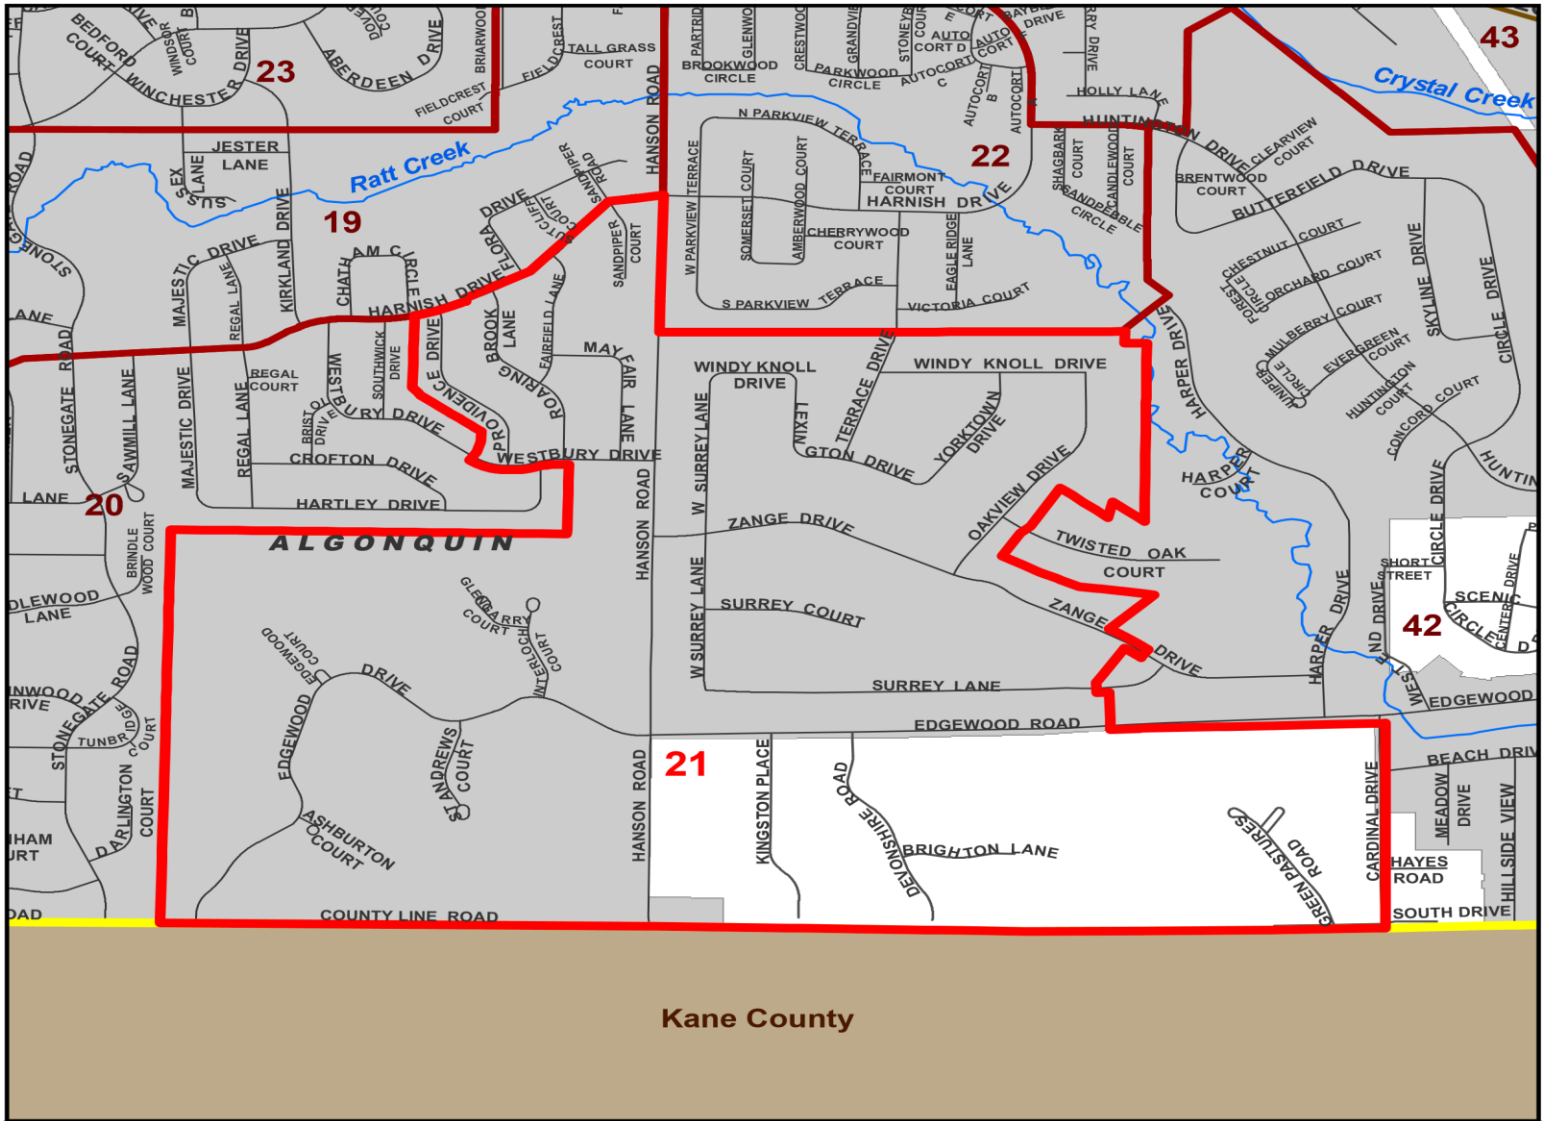

Algonquin Township Precinct

21

Kane County

Legend

- Precincts
 - Township Boundary
 - 21** Precinct Number
 - Township Administration Building
- | Municipalities | |
|------------------|-------------------|
| Algonquin | Lake in the Hills |
| Barrington Hills | Lakewood |
| Cary | Oakwood Hills |
| Crystal Lake | Port Barrington |
| Fox River Grove | Prairie Grove |
| LAKEMOOR | Trout Valley |
- | Roads | |
|----------------|---------------------------|
| Interstate | Rivers, Streams, & Creeks |
| US Route | Water Bodies |
| State Route | |
| County Road | |
| Township Road | |
| Private Road | |
| Municipal Road | |

Townships

CHICAGO	ALDEN	HEBRON	RICHMOND	SURTON
DUNHAM	HARTLAND	GREENWOOD	MCHENRY	
MARENGO	SENECA	DOER	NUNDA	
RILEY	CORAL	GRAFTON	ALGONQUIN	