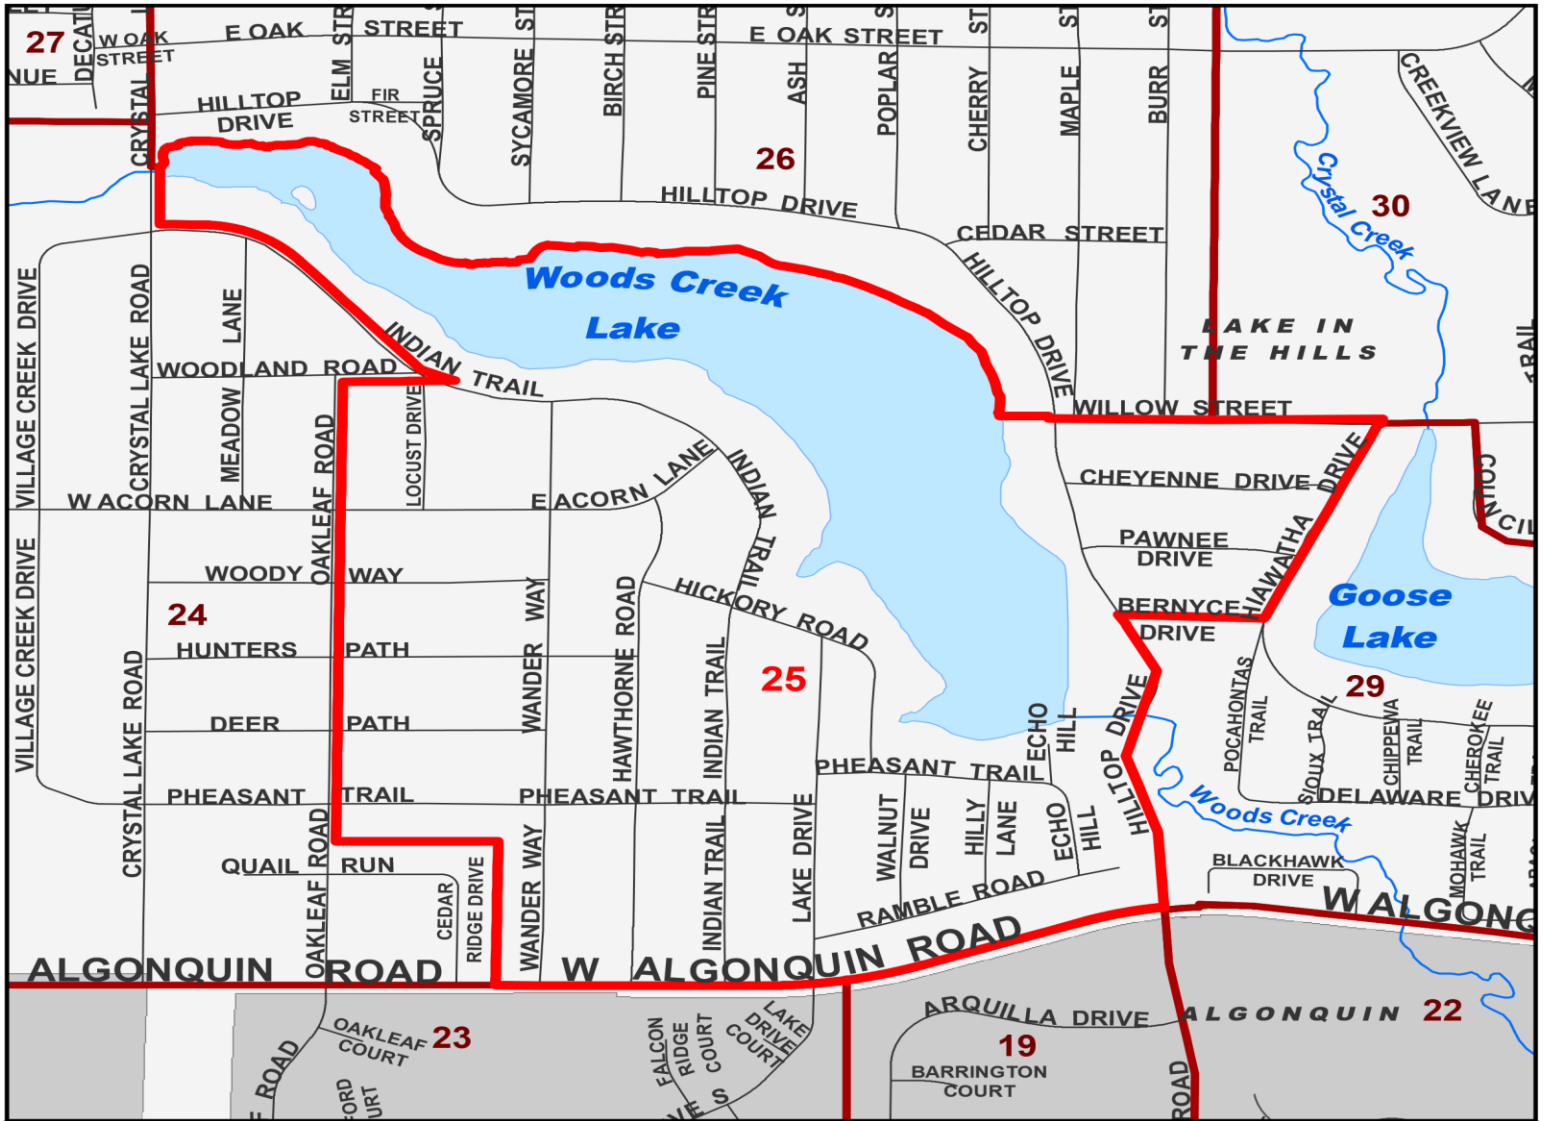

Algonquin Township Precinct

25

Legend

- Precincts
- Township Boundary
- 25** Precinct Number
- Township Administration Building

Municipalities

- Algonquin
- Barrington Hills
- Cary
- Crystal Lake
- Fox River Grove
- LAKEMOOR
- Lake in the Hills
- Lakewood
- Oakwood Hills
- Port Barrington
- Prairie Grove
- Trout Valley

Roads

- Interstate
- US Route
- State Route
- County Road
- Township Road
- Private Road
- Municipal Road

Rivers, Streams, & Creeks

- Rivers, Streams, & Creeks
- Water Bodies

Townships

CHEMUNG	ALDEN	HEBRON	RICHMOND	SHARPTON
DUNHAM	HARTLAND	GREENWOOD	MCHENRY	
WARENGO	SENECA	DORR	NUNDA	
RILEY	CORAL	GRAFTON	ALGONQUIN	