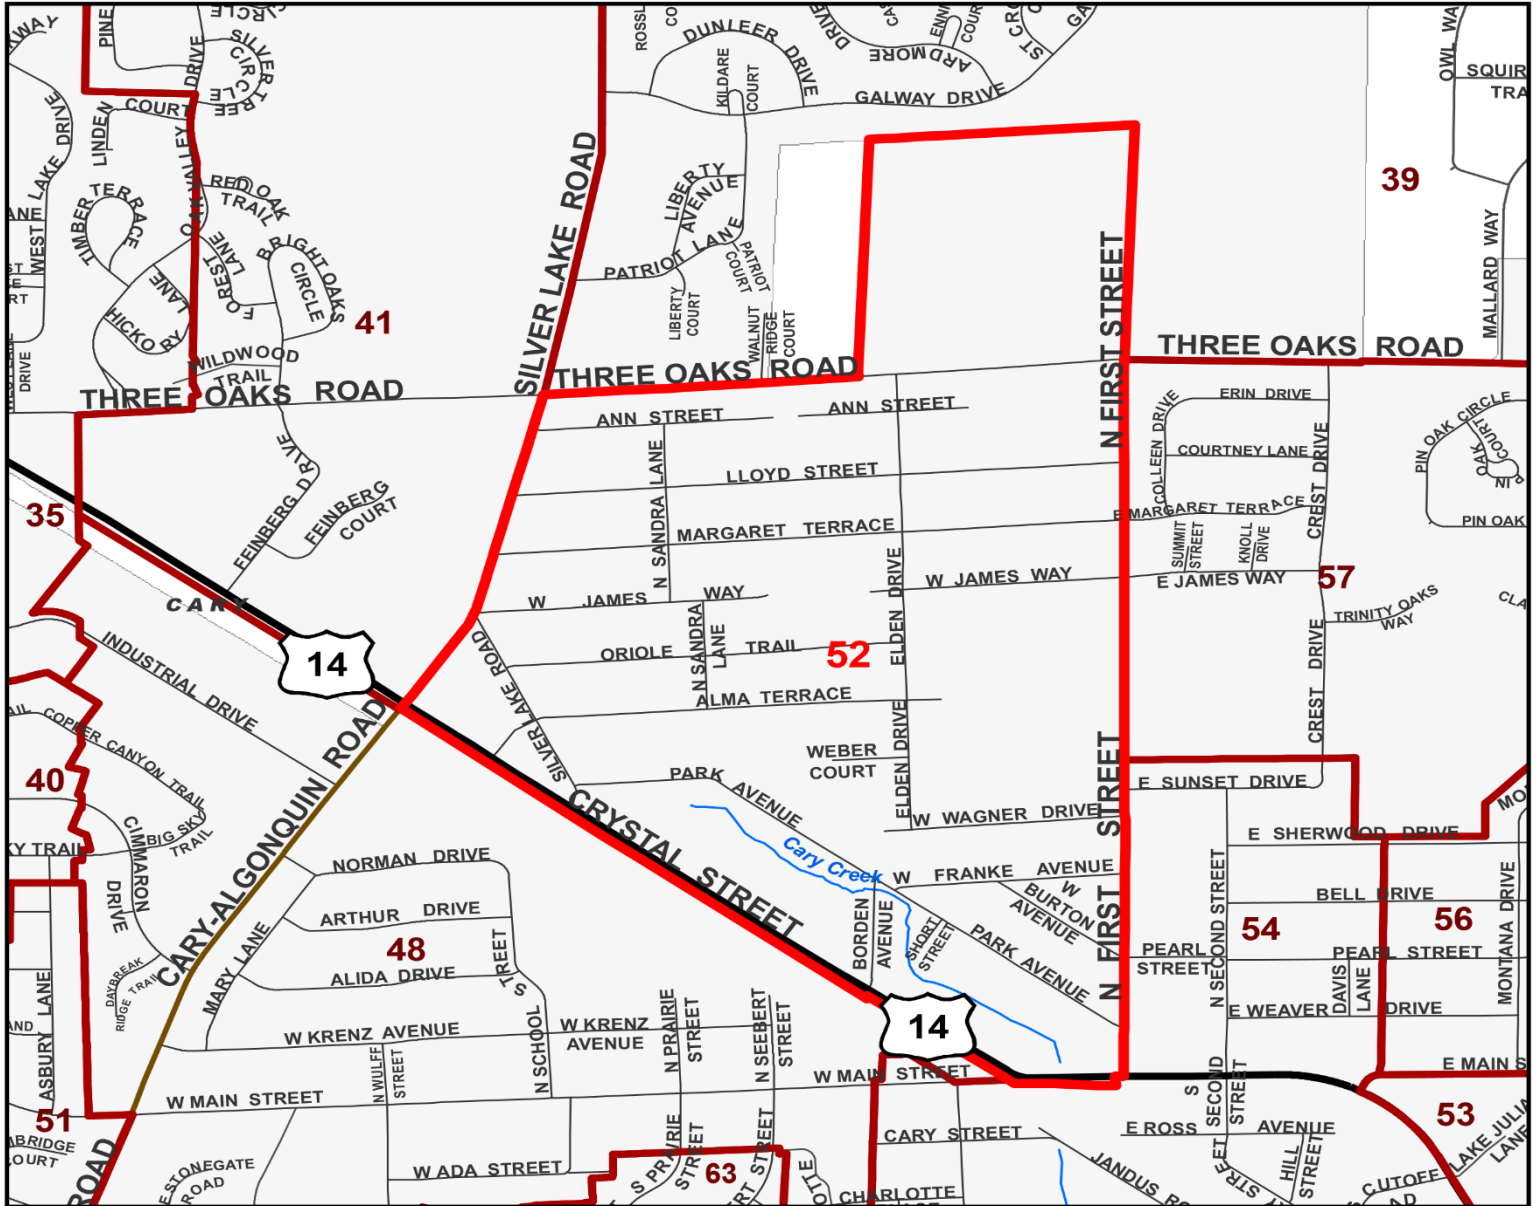

Algonquin Township Precinct

52

Legend

- ▬ Precincts
- ▬ Township Boundary
- 52** Precinct Number
- ★ Township Administration Building

Municipalities	Roads	Rivers, Streams, & Creeks
Algonquin	Interstate	
Barrington Hills	US Route	Water Bodies
Cary	State Route	
Crystal Lake	County Road	
Fox River Grove	Township Road	
LAKEMOOR	Private Road	
Lake in the Hills	Municipal Road	
Lakewood		
Oakwood Hills		
Port Barrington		
Prairie Grove		
Trout Valley		

Townships

CHEWING	ALDEN	HEBRON	RICHMOND	BURTON
DUNHAM	HARTLAND	GREENWOOD	MCHENRY	
MARENGO	SENECA	DORR	NUNDA	
RILEY	CORAL	GRAFTON	ALGONQUIN	