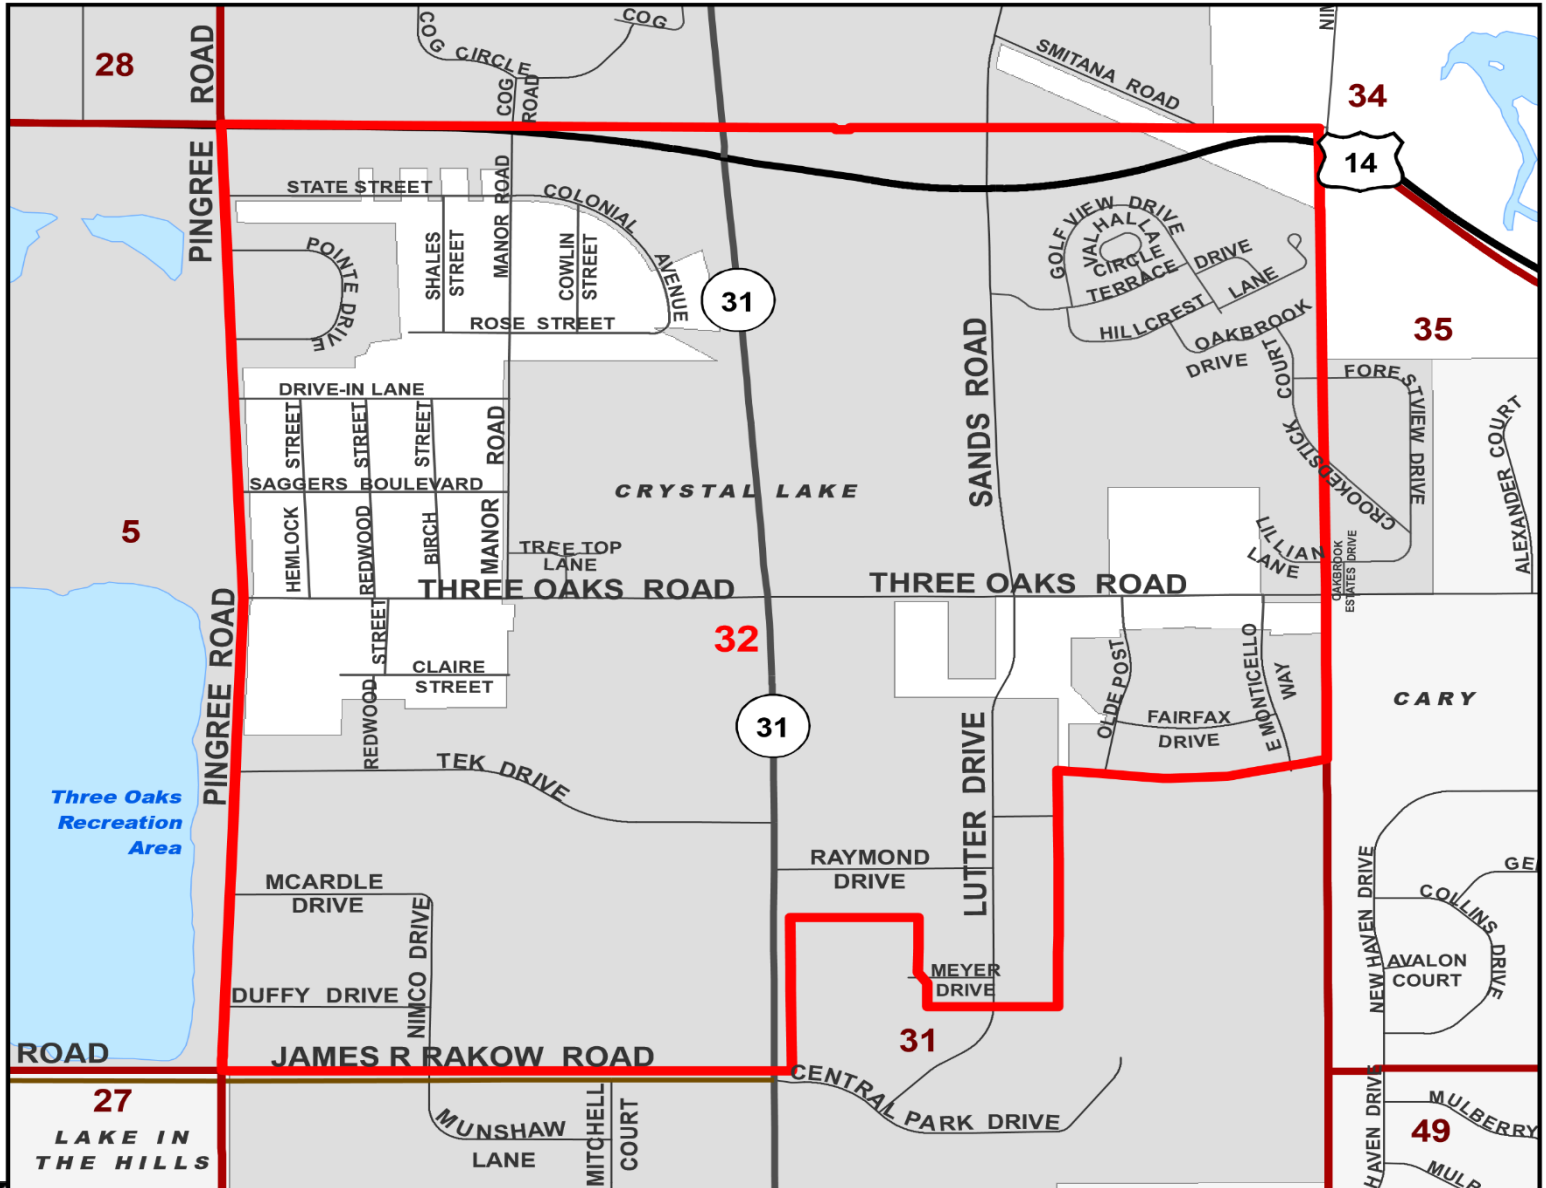

Algonquin Township Precinct

32

Legend

- Precincts
- Township Boundary
- 32** Precinct Number
- Township Administration Building

Municipalities

- Algonquin
- Barrington Hills
- Cary
- Crystal Lake
- Fox River Grove
- LAKEMOOR
- Lake in the Hills
- Lakewood
- Oakwood Hills
- Port Barrington
- Prairie Grove
- Trout Valley

Roads

- Interstate
- US Route
- State Route
- County Road
- Township Road
- Private Road
- Municipal Road

Rivers, Streams, & Creeks

- Rivers, Streams, & Creeks
- Water Bodies

Townships

CHEWING	ALDEN	HEBRON	RICHMOND	BLAIR TOWNSHIP
DUNHAM	HARTLAND	GREENWOOD	MCHENRY	
MARENGO	SENECA	DORR	NUNDA	
RILEY	CORAL	GRAFTON	ALGONQUIN	