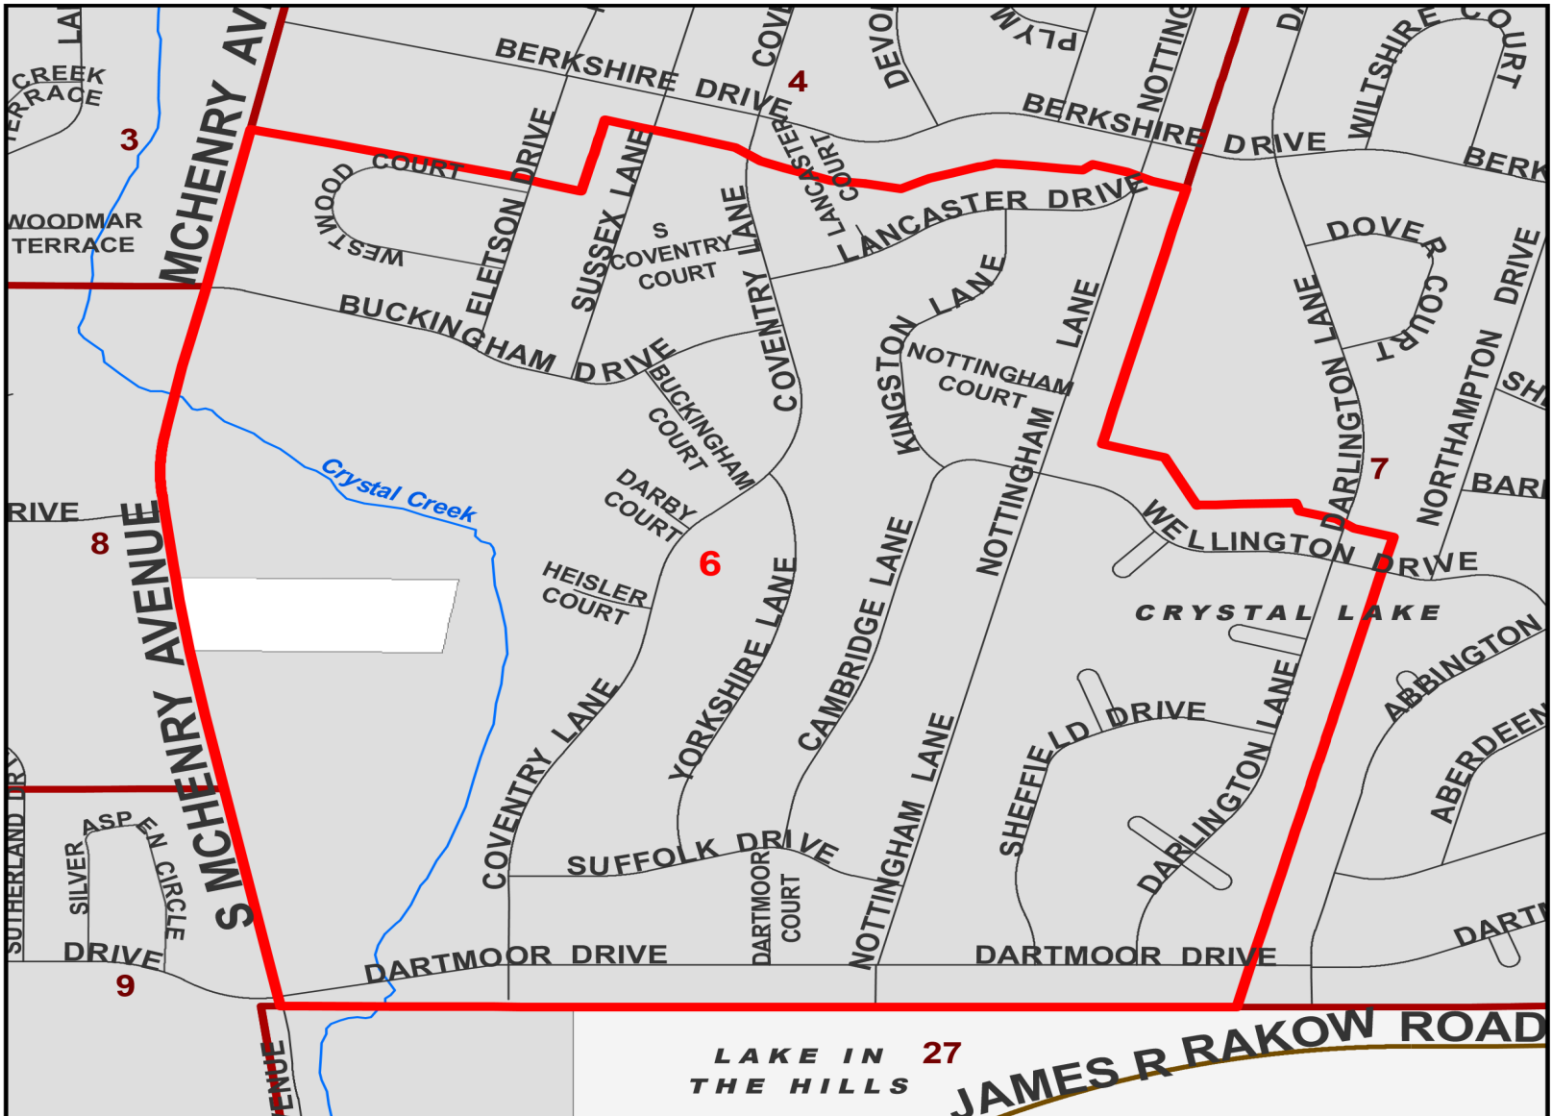

# Algonquin Township Precinct

6

**Legend**

- Precincts
- Township Boundary
- 6** Precinct Number
- Township Administration Building

**Municipalities**

- Algonquin
- Barrington Hills
- Cary
- Crystal Lake
- Fox River Grove
- LAKEMOOR
- Lake in the Hills
- Lakewood
- Oakwood Hills
- Port Barrington
- Prairie Grove
- Trout Valley

**Roads**

- Interstate
- US Route
- State Route
- County Road
- Township Road
- Private Road
- Municipal Road

**Rivers, Streams, & Creeks**

- Rivers, Streams, & Creeks
- Water Bodies

Map ID 1000634\_141  
Date: January 2022

Map Produced By  
McHenry County GIS Department