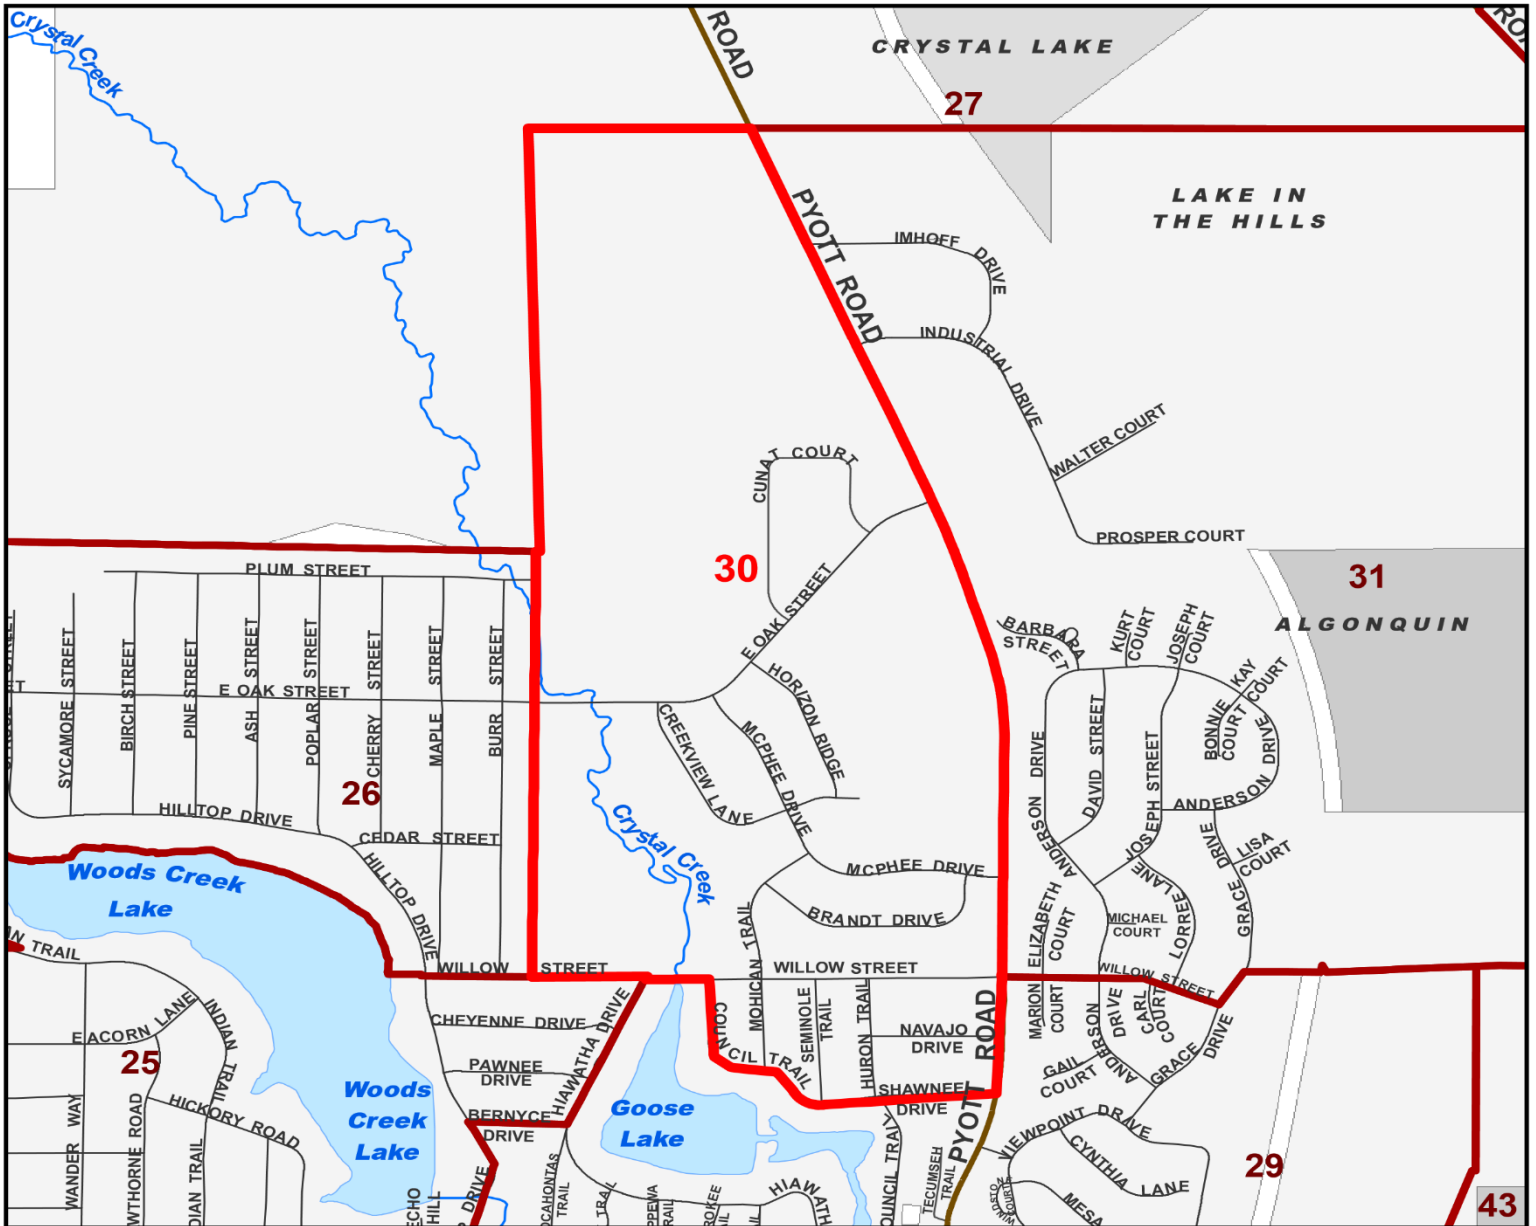

Algonquin Township Precinct

30

Legend

- Precincts
- Township Boundary
- 30** Precinct Number
- Township Administration Building

Municipalities

- Algonquin
- Barrington Hills
- Cary
- Crystal Lake
- Fox River Grove
- LAKEMOOR
- Lake in the Hills
- Lakewood
- Oakwood Hills
- Port Barrington
- Prairie Grove
- Trout Valley

Roads

- Interstate
- US Route
- State Route
- County Road
- Township Road
- Private Road
- Municipal Road

Rivers, Streams, & Creeks

- Rivers, Streams, & Creeks
- Water Bodies

Townships

| | | | | |
|---------|----------|-----------|------------------|----------------|
| CHEWING | ALDEN | HEBRON | RICHMOND | BLAIR TOWNSHIP |
| DUNHAM | HARTLAND | GREENWOOD | MCHENRY | |
| MARENGO | SENECA | DORR | NUNDA | |
| RILEY | CORAL | GRAFTON | ALGONQUIN | |