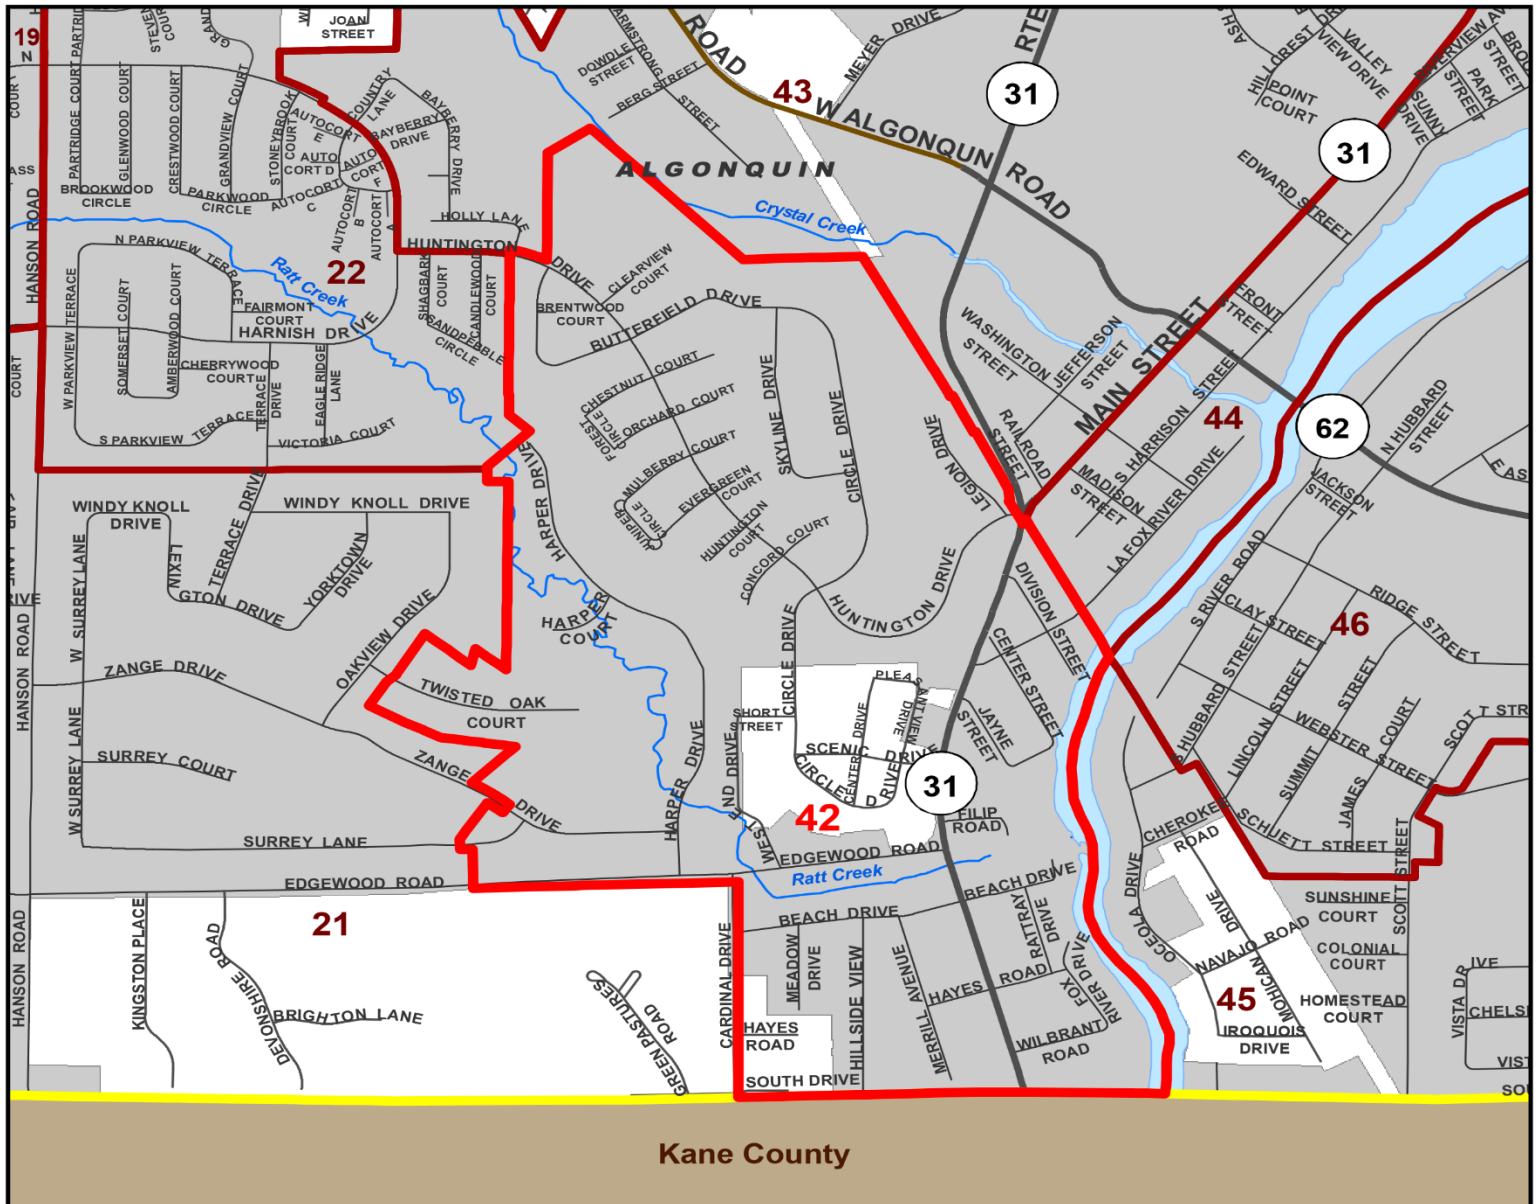

# Algonquin Township Precinct

# 42

**Legend**

- ▬ Precincts
- ▬ Township Boundary
- 42 Precinct Number
- ★ Township Administration Building

<b>Municipalities</b>	<b>Roads</b>	<b>Rivers, Streams, &amp; Creeks</b>
Algonquin	Interstate	Rivers, Streams, & Creeks
Barrington Hills	US Route	Water Bodies
Cary	State Route	
Crystal Lake	County Road	
Fox River Grove	Township Road	
LAKEMOOR	Private Road	
	Municipal Road	
Lake in the Hills		
Lakewood		
Oakwood Hills		
Port Barrington		
Prairie Grove		
Trout Valley		

**Townships**

CHEWING	ALDEN	HEBRON	RICHMOND	BLAIR TOWNSHIP
DUNHAM	HARTLAND	GREENWOOD	MCHENRY	
MARENGO	SENECA	DORR	NUNDA	
RILEY	CORAL	GRAFTON	<b>ALGONQUIN</b>	