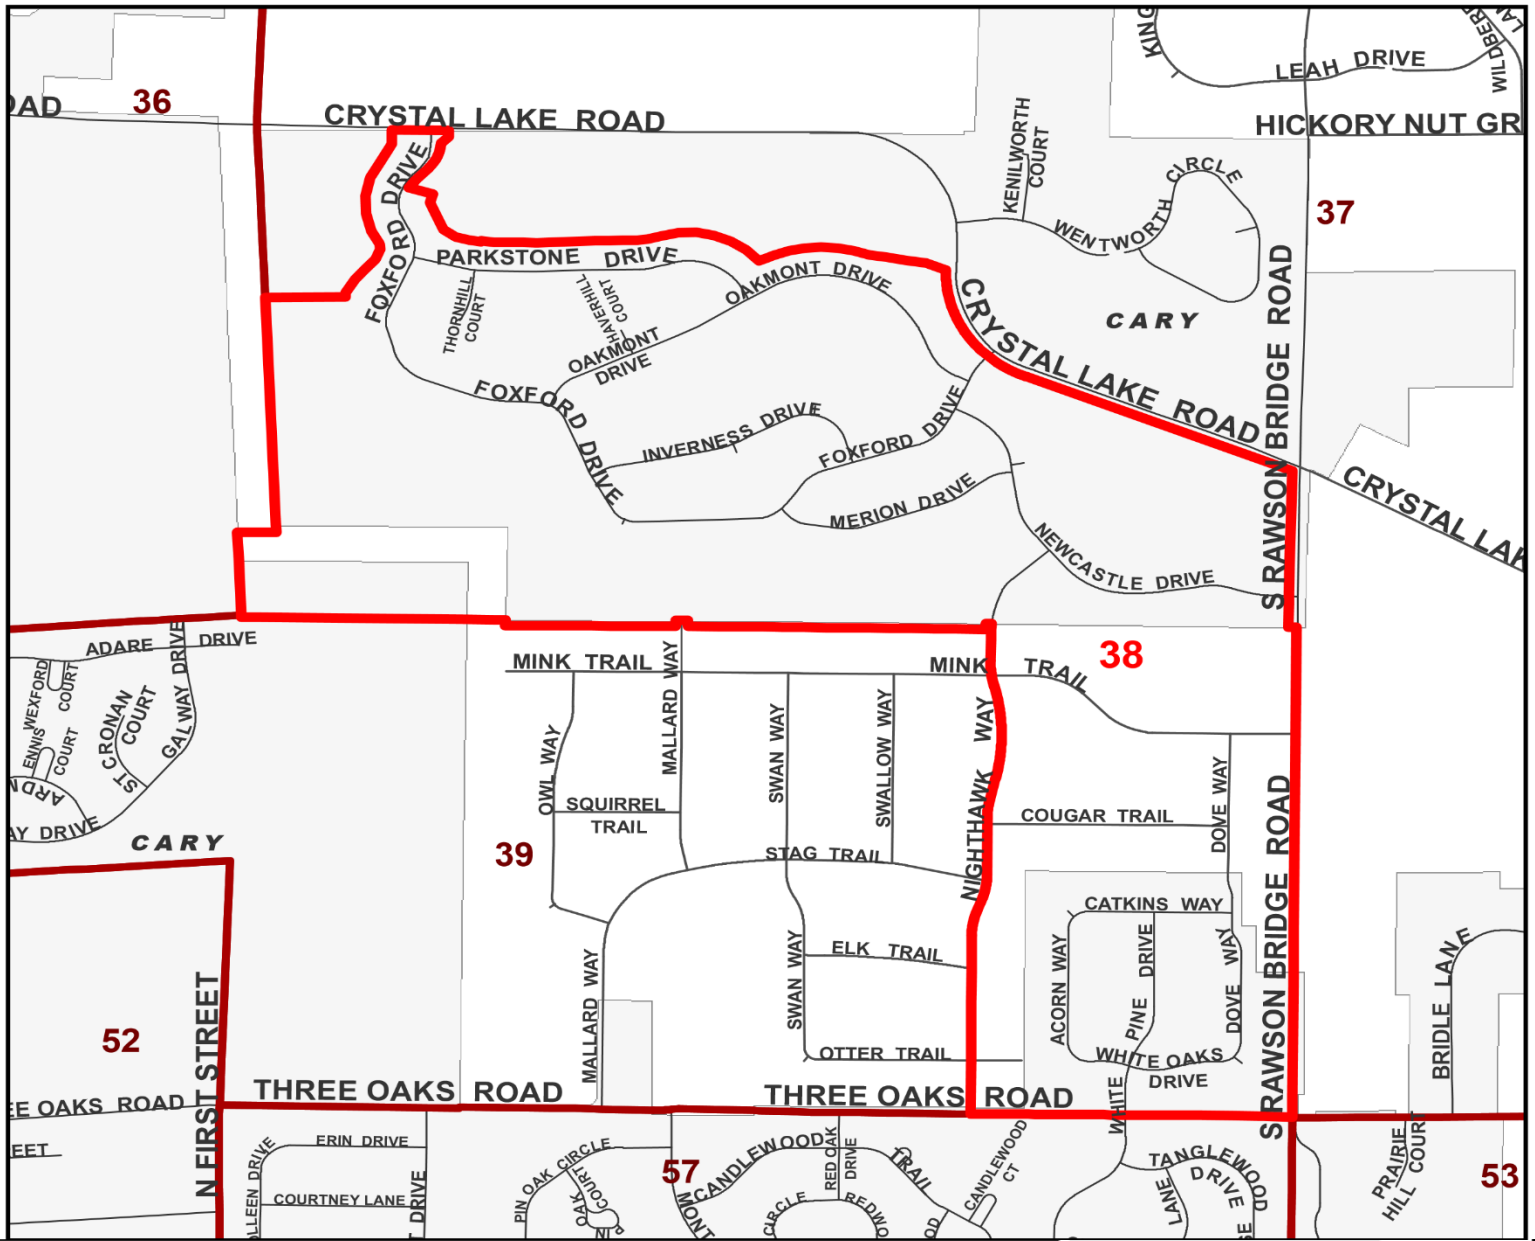

Algonquin Township Precinct

38

Legend

- Precincts
- Township Boundary
- 38** Precinct Number
- Township Administration Building

Municipalities

- Algonquin
- Barrington Hills
- Cary
- Crystal Lake
- Fox River Grove
- LAKEMOOR
- Lake in the Hills
- Lakewood
- Oakwood Hills
- Port Barrington
- Prairie Grove
- Trout Valley

Roads

- Interstate
- US Route
- State Route
- County Road
- Township Road
- Private Road
- Municipal Road

Rivers, Streams, & Creeks

-

Water Bodies

-

Townships

CHEWING	ALDEN	HEBRON	RICHMOND	BLAIRTON
DUNHAM	HARTLAND	GREENWOOD	MCHENRY	
MARENGO	SENECA	DORR	NUNDA	
RILEY	CORAL	GRAFTON	ALGONQUIN	