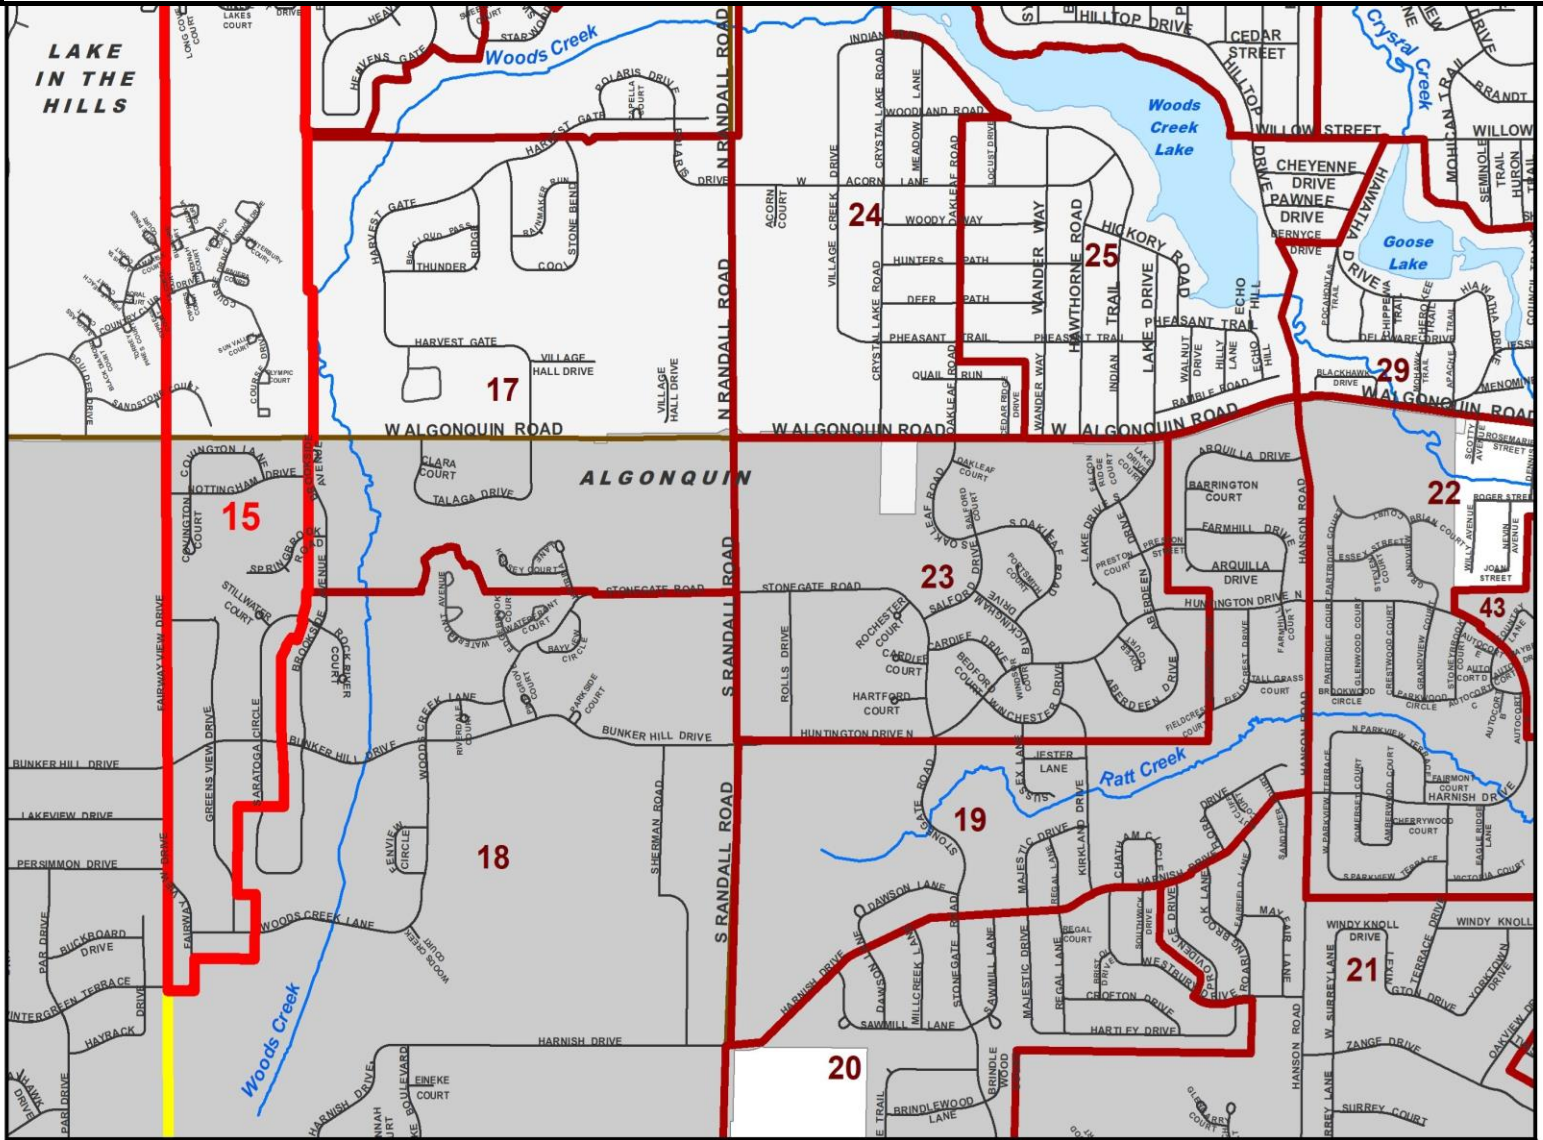

Algonquin Township Precinct

15

Legend

- Precincts
- Township Boundary
- 15** Precinct Number
- Township Administration Building

Municipalities

Algonquin	Lake in the Hills
Barrington Hills	Lakewood
Cary	Oakwood Hills
Crystal Lake	Port Barrington
Fox River Grove	Prairie Grove
LAKEMOOR	Trout Valley

Roads

- Interstate
- US Route
- State Route
- County Road
- Township Road
- Private Road
- Municipal Road

Rivers, Streams, & Creeks

- Rivers, Streams, & Creeks
- Water Bodies

Townships

CHEMUNG	ALDEN	NEBRON	RICHMOND	BURTTON
DUNHAM	HARTLAND	GREENWOOD	MCHENRY	
MARENGO	SENECA	DORR	NUNDA	
RILEY	CORAL	GRAFTON	ALGONQUIN	

Map ID 1000634_141
Date: January 2022

Map Produced By
McHenry County GIS Department