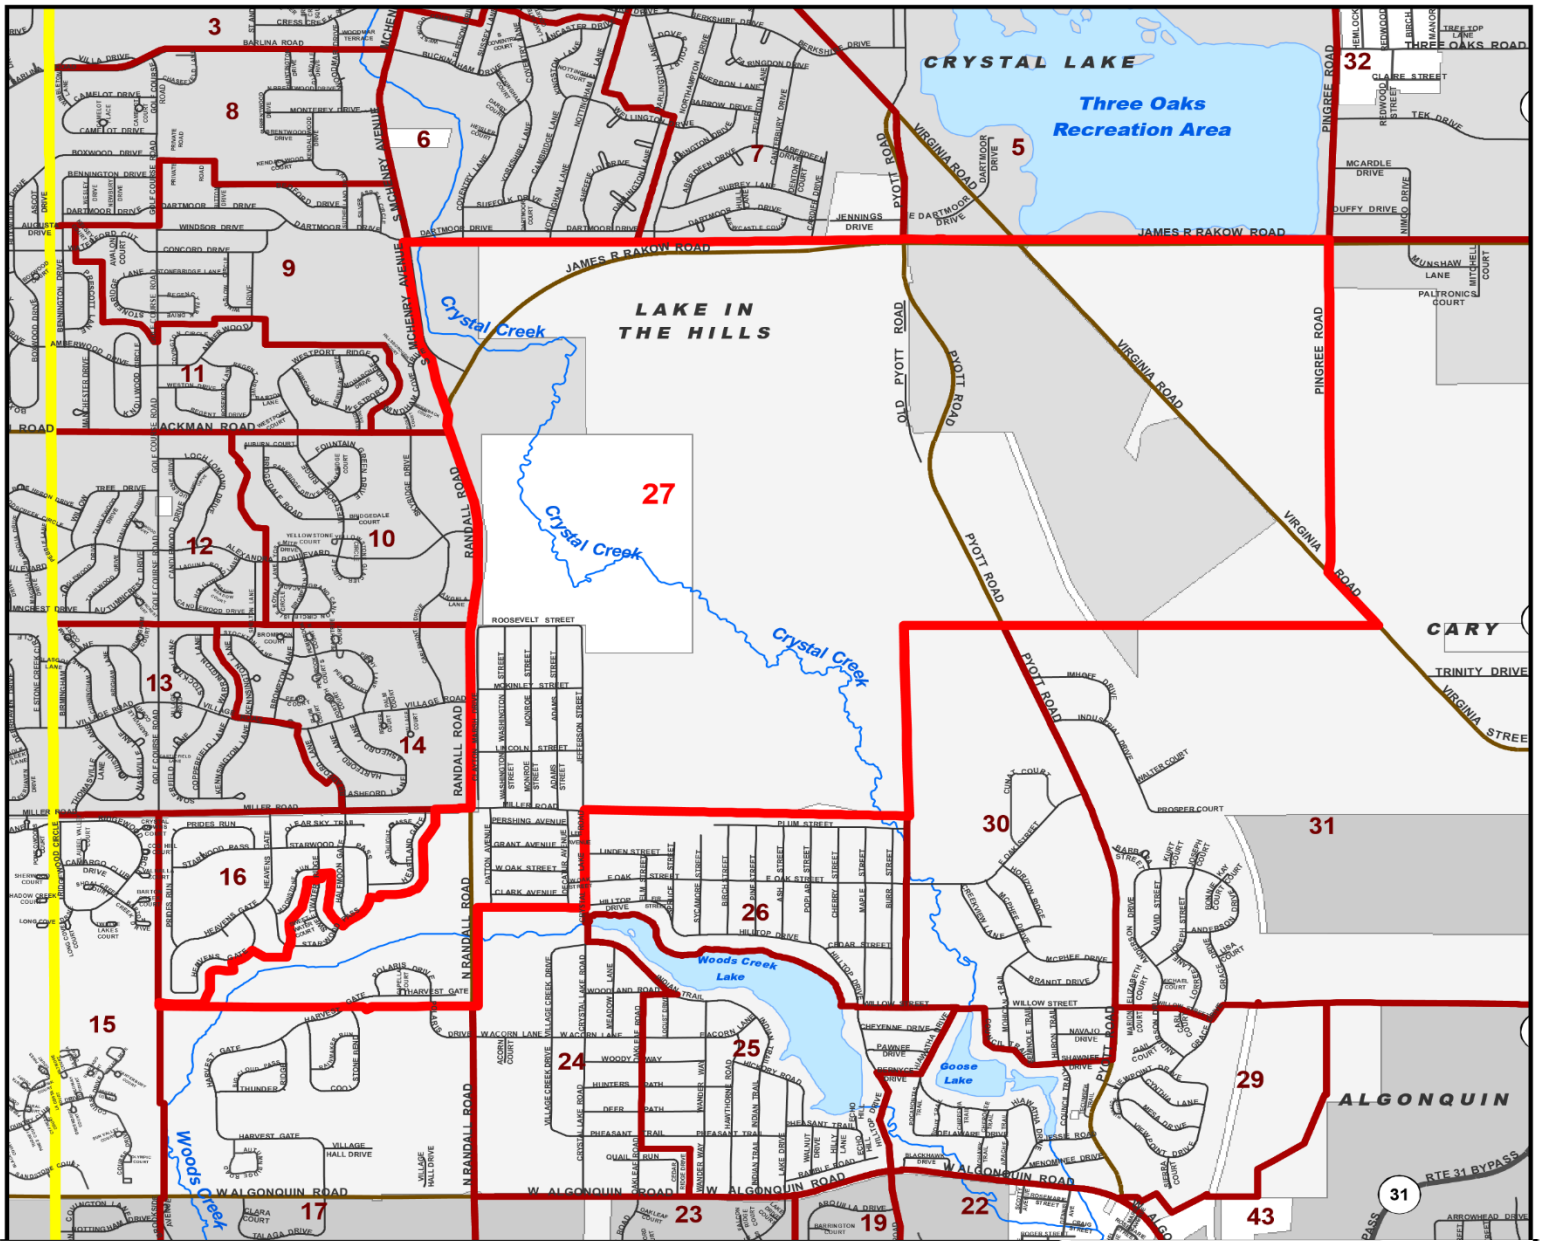

# Algonquin Township Precinct

# 27

**Legend**

- Precincts
- Township Boundary
- Precinct Number
- Township Administration Building

**Municipalities**

- Algonquin
- Barrington Hills
- Cary
- Crystal Lake
- Fox River Grove
- LAKEMOOR
- Lake in the Hills
- Lakewood
- Oakwood Hills
- Port Barrington
- Prairie Grove
- Trout Valley

**Roads**

- Interstate
- US Route
- State Route
- County Road
- Township Road
- Private Road
- Municipal Road

**Rivers, Streams, & Creeks**

- Rivers, Streams, & Creeks
- Water Bodies

**Townships**

CHEWING	ALDEN	HEBRON	RICHMOND	BLAIR TOWNSHIP
DUNHAM	HARTLAND	GREENWOOD	MCHENRY	
MARENGO	SENECA	DORR	NUNDA	
RILEY	CORAL	GRAFTON	<b>ALGONQUIN</b>	