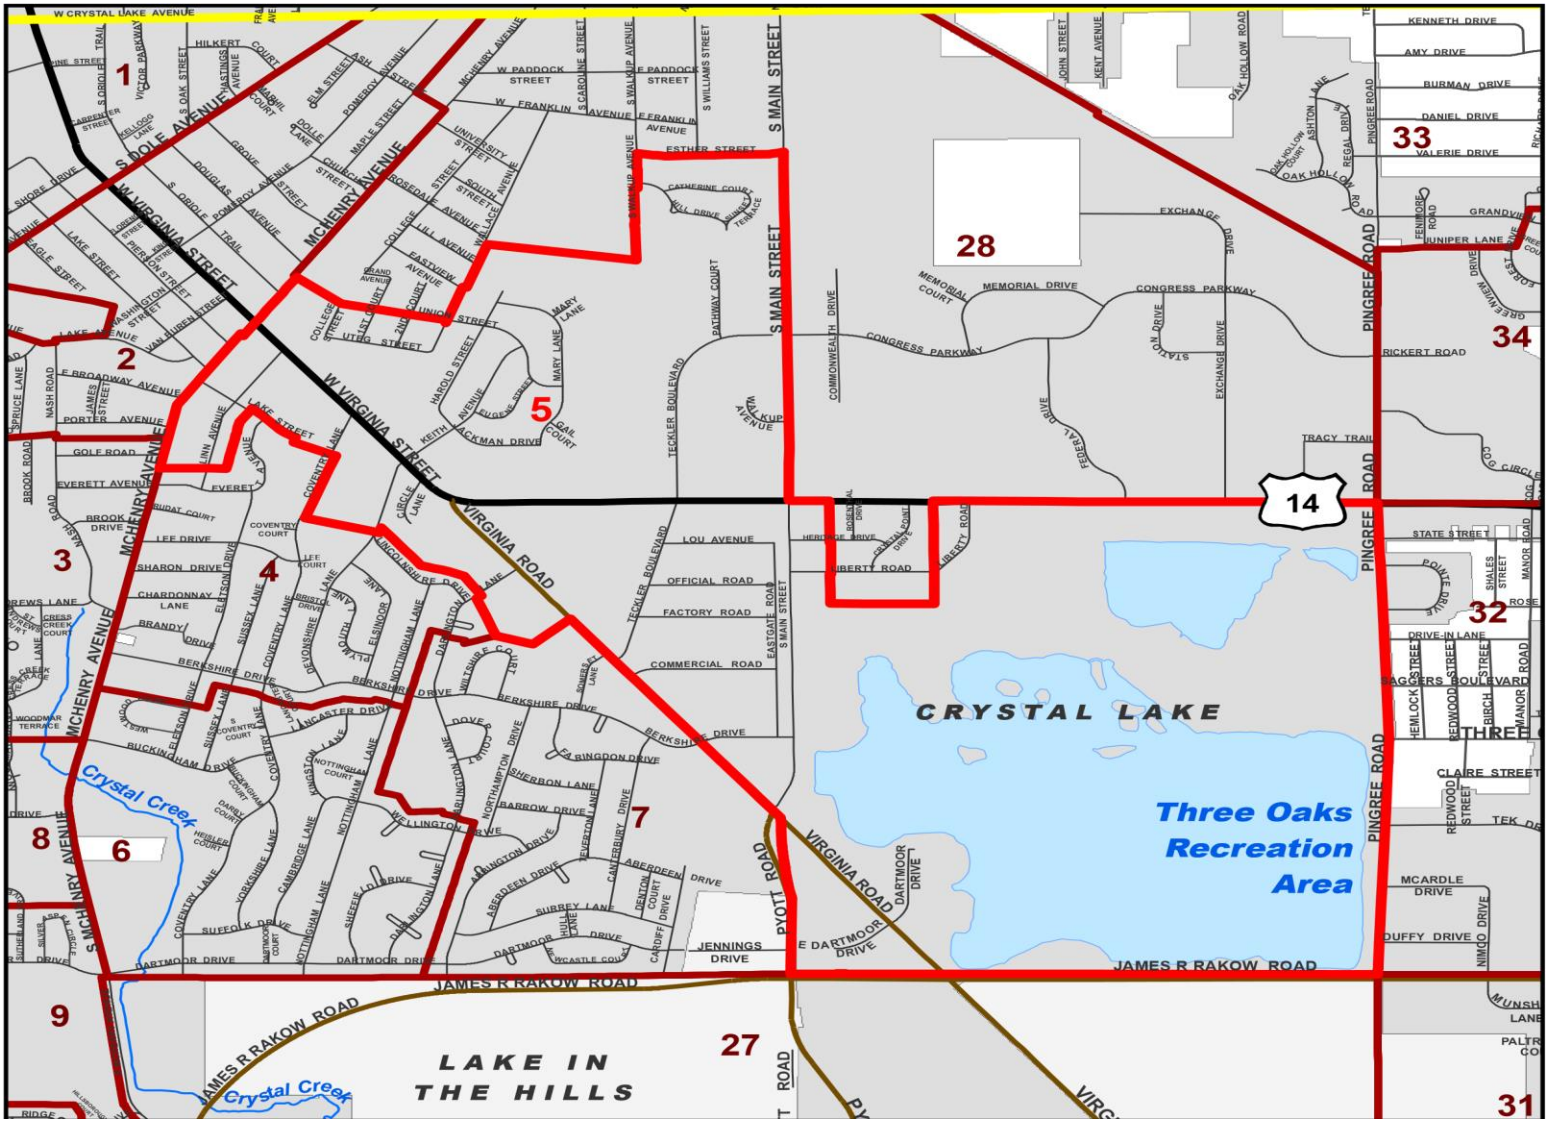

# Algonquin Township Precinct

# 5

**Legend**

- ▬ Precincts
- ▬ Township Boundary
- 5** Precinct Number
- ★ Township Administration Building

**Municipalities**

- Algonquin
- Barrington Hills
- Cary
- Crystal Lake
- Fox River Grove
- LAKEMOOR
- Lake in the Hills
- Lakewood
- Oakwood Hills
- Port Barrington
- Prairie Grove
- Trout Valley

**Roads**

- Interstate
- US Route
- State Route
- County Road
- Township Road
- Private Road
- Municipal Road

**Rivers, Streams, & Creeks**

- Rivers, Streams, & Creeks
- Water Bodies

**Townships**

CHEMUNG	ALDEN	HEBRON	RICHMOND	BURT TON
DUNHAM	HARTLAND	GREENWOOD	MCHENRY	
WARENGO	SENECA	DORR	NUNDA	
RILEY	CORAL	GRAFTON	<b>ALGONQUIN</b>	

Map ID 1000634\_141  
Date: January 2022

Map Produced By  
McHenry County GIS Department