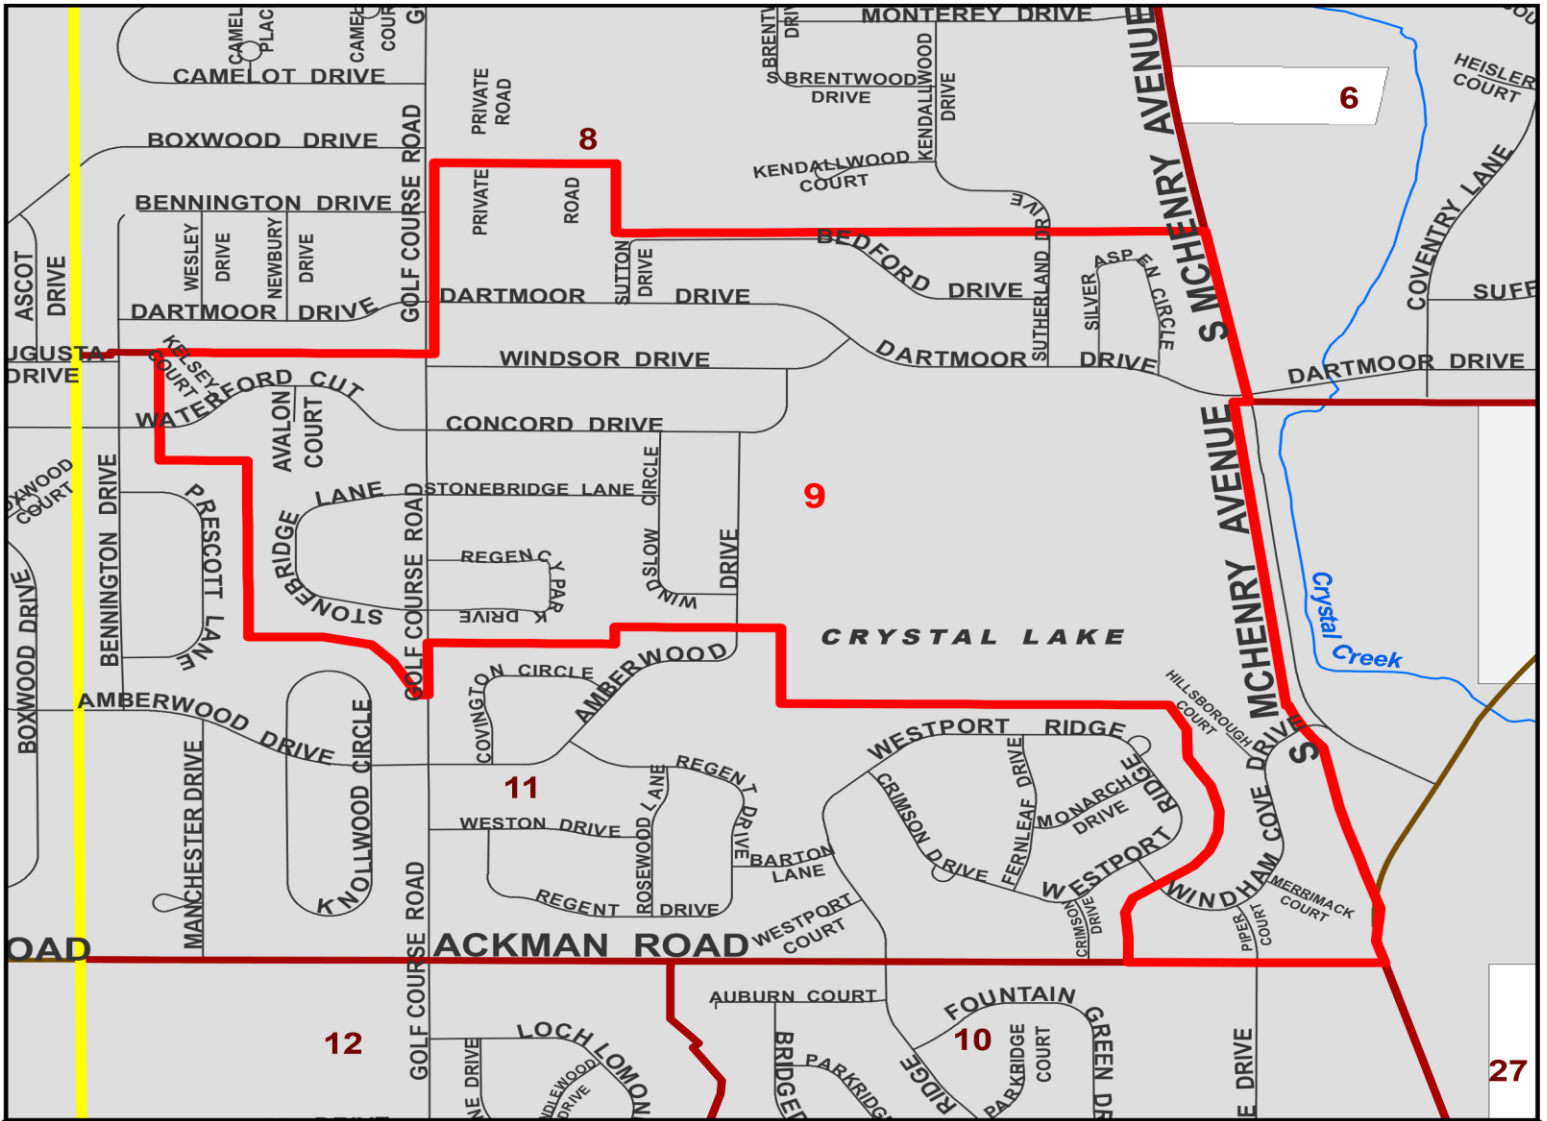

Algonquin Township Precinct

9

Legend

- Precincts
- Township Boundary
- Precinct Number
- Township Administration Building

Municipalities

- Algonquin
- Barrington Hills
- Cary
- Crystal Lake
- Fox River Grove
- LAKEMOOR
- Lake in the Hills
- Lakewood
- Oakwood Hills
- Port Barrington
- Prairie Grove
- Trout Valley

Roads

- Interstate
- US Route
- State Route
- County Road
- Township Road
- Private Road
- Municipal Road

Rivers, Streams, & Creeks

- Rivers, Streams, & Creeks
- Water Bodies

Townships

CHEMUNG	ALDEN	HEBRON	RICHMOND	BLAIRTON
DUNHAM	HARTLAND	GREENWOOD	MCHEMRY	
WARRENO	SENECA	DORR	NUNDA	
RILEY	CORAL	GRAFTON	ALGONQUIN	

Map ID 1000634_141
Date: January 2022

Map Produced By
McHenry County GIS Department