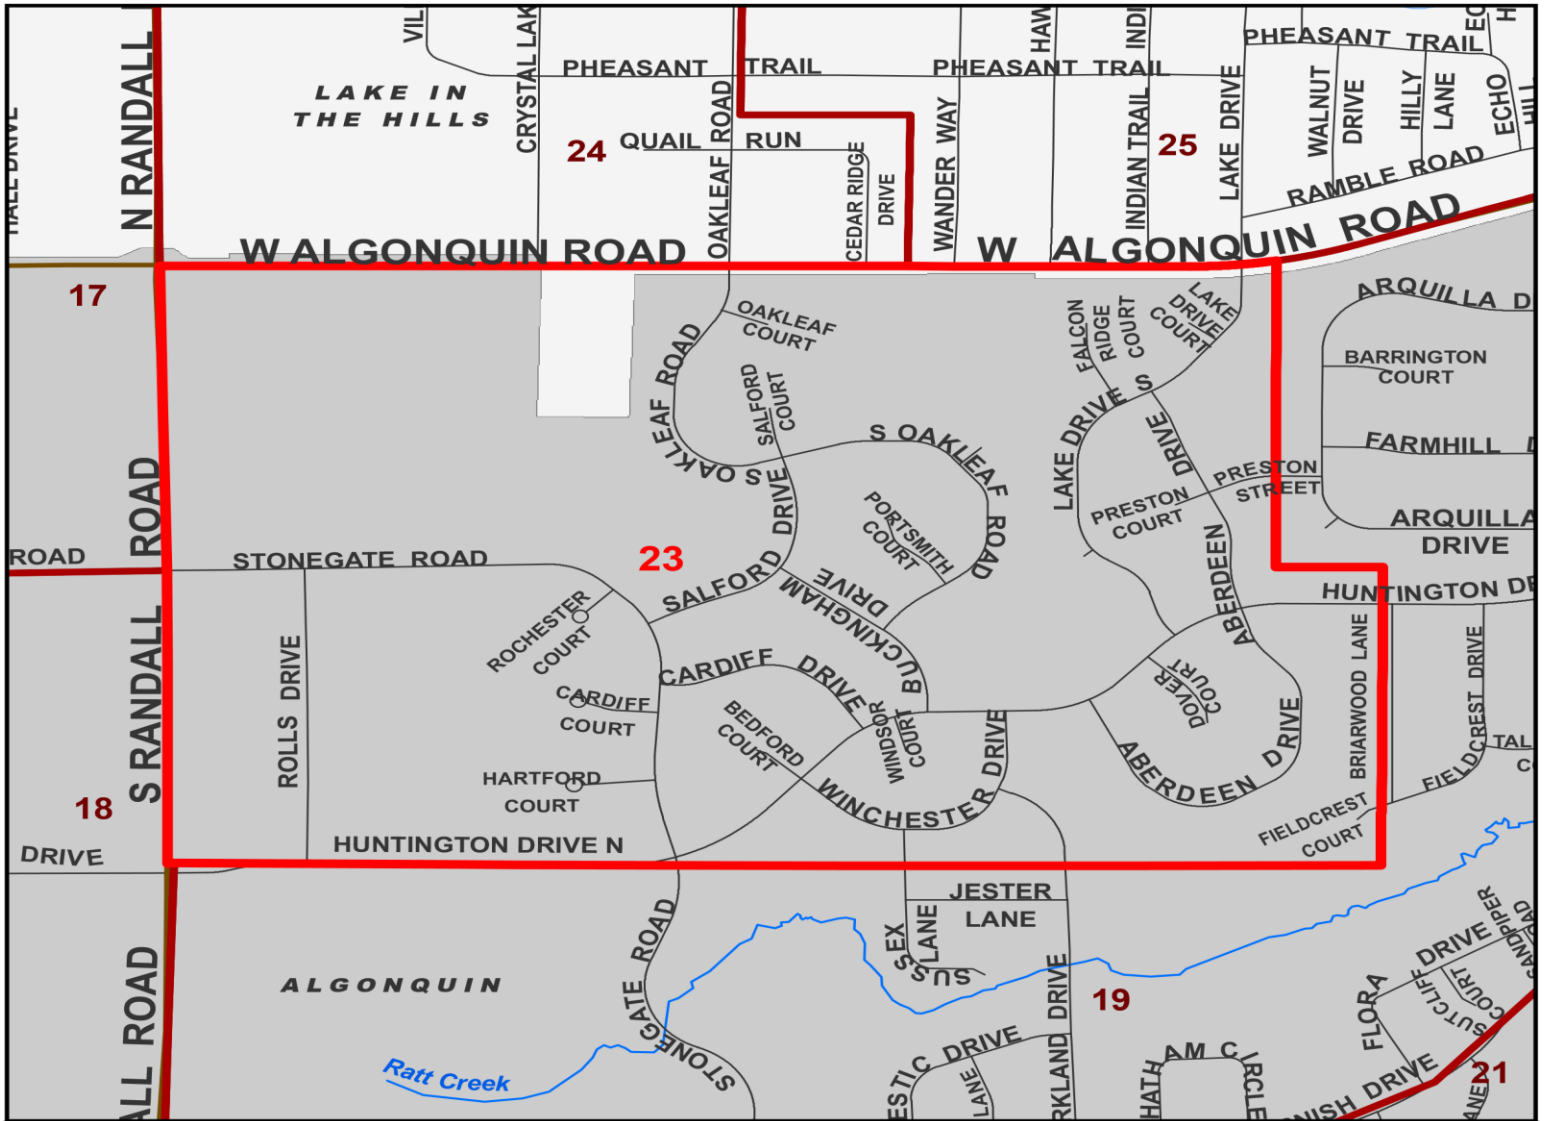

# Algonquin Township Precinct

# 23

**Legend**

- Precincts
- Township Boundary
- 23** Precinct Number
- Township Administration Building

**Municipalities**

- Algonquin
- Barrington Hills
- Cary
- Crystal Lake
- Fox River Grove
- LAKEMOOR
- Lake in the Hills
- Lakewood
- Oakwood Hills
- Port Barrington
- Prairie Grove
- Trout Valley

**Roads**

- Interstate
- US Route
- State Route
- County Road
- Township Road
- Private Road
- Municipal Road

**Rivers, Streams, & Creeks**

- Rivers, Streams, & Creeks
- Water Bodies

**Townships**

CHICAGO	ALDEN	HEBRON	RICHMOND	BAR TON
DUNHAM	HARTLAND	GREENWOOD	MCHENRY	
MARENGO	SENECA	DOER	NUNDA	
RILEY	CORAL	GRAFTON	<b>ALGONQUIN</b>	