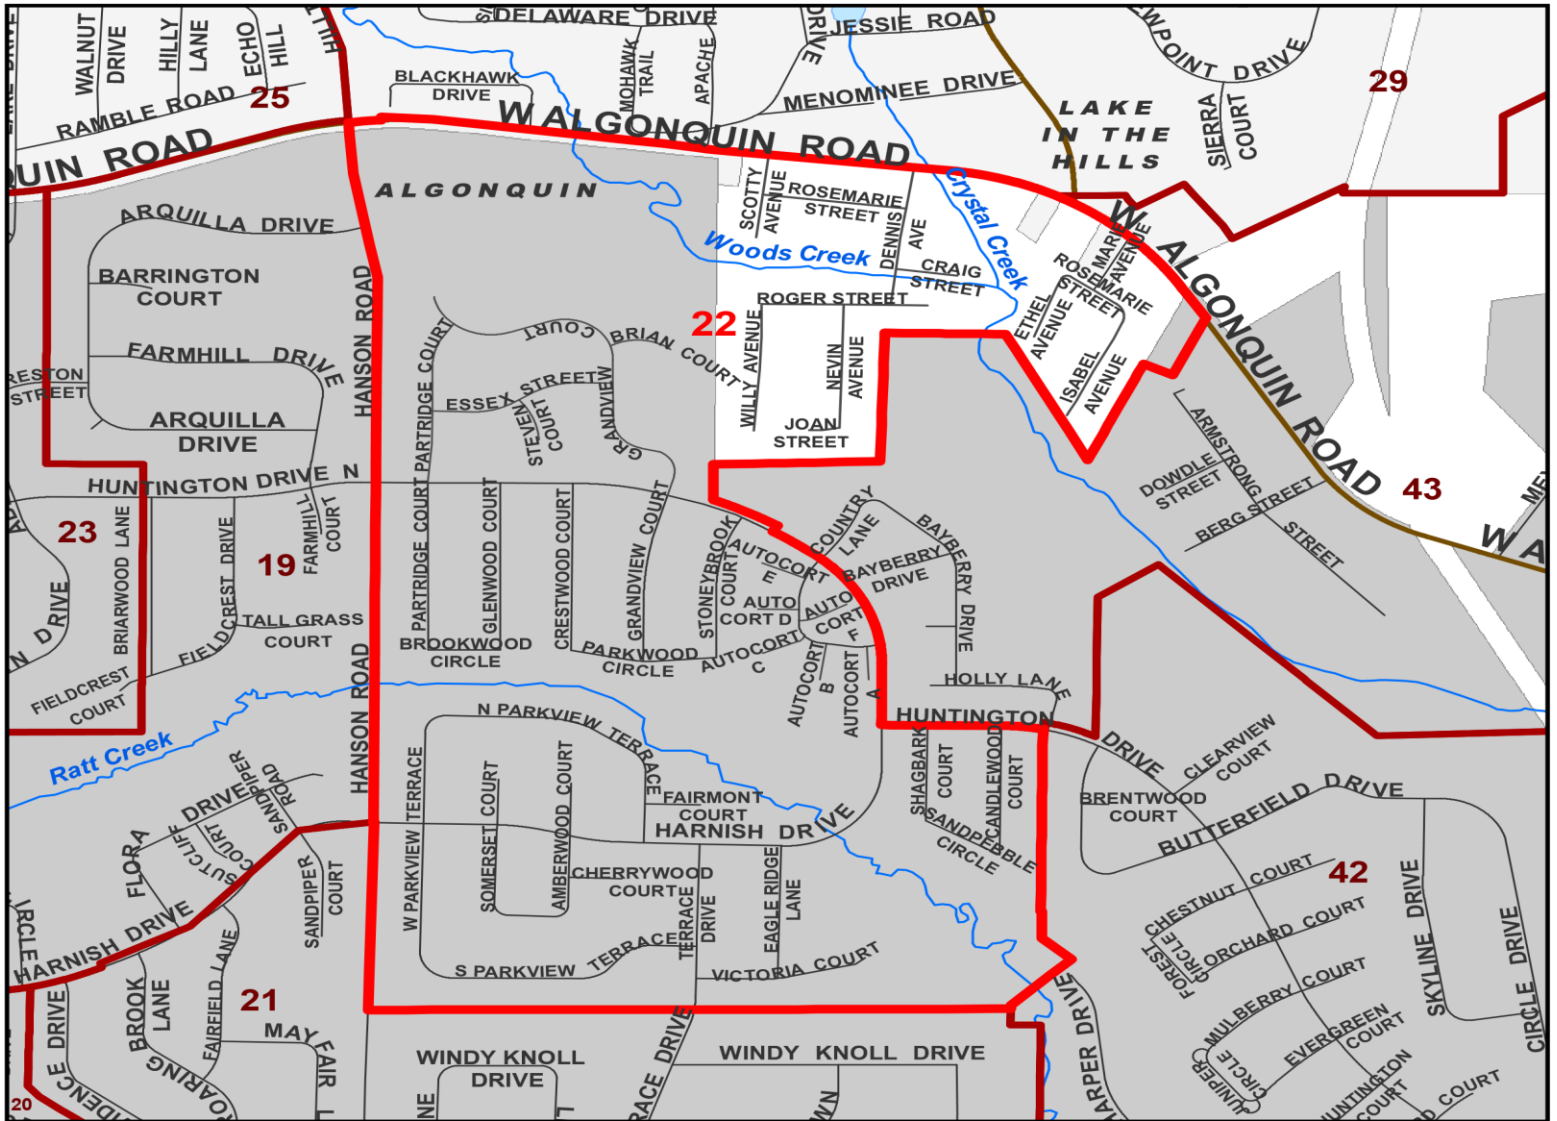

Algonquin Township Precinct

22

Legend

- Precincts
- Township Boundary
- 23** Precinct Number
- Township Administration Building

Municipalities

- Algonquin
- Barrington Hills
- Cary
- Crystal Lake
- Fox River Grove
- LAKEMOOR
- Lake in the Hills
- Lakewood
- Oakwood Hills
- Port Barrington
- Prairie Grove
- Trout Valley

Roads

- Interstate
- US Route
- State Route
- County Road
- Township Road
- Private Road
- Municipal Road

Rivers, Streams, & Creeks

- Rivers, Streams, & Creeks
- Water Bodies

Townships

CHEMUNG	ALDEN	HEBRON	RICHMOND	BLAirstown
DUNHAM	HARTLAND	GREENWOOD	MCHENRY	
WARENGO	SENECA	DORR	NUNDA	
RILEY	CORAL	GRAFTON	ALGONQUIN	

Map ID 1000634_141
Date: January 2022

Map Produced By
McHenry County GIS Department