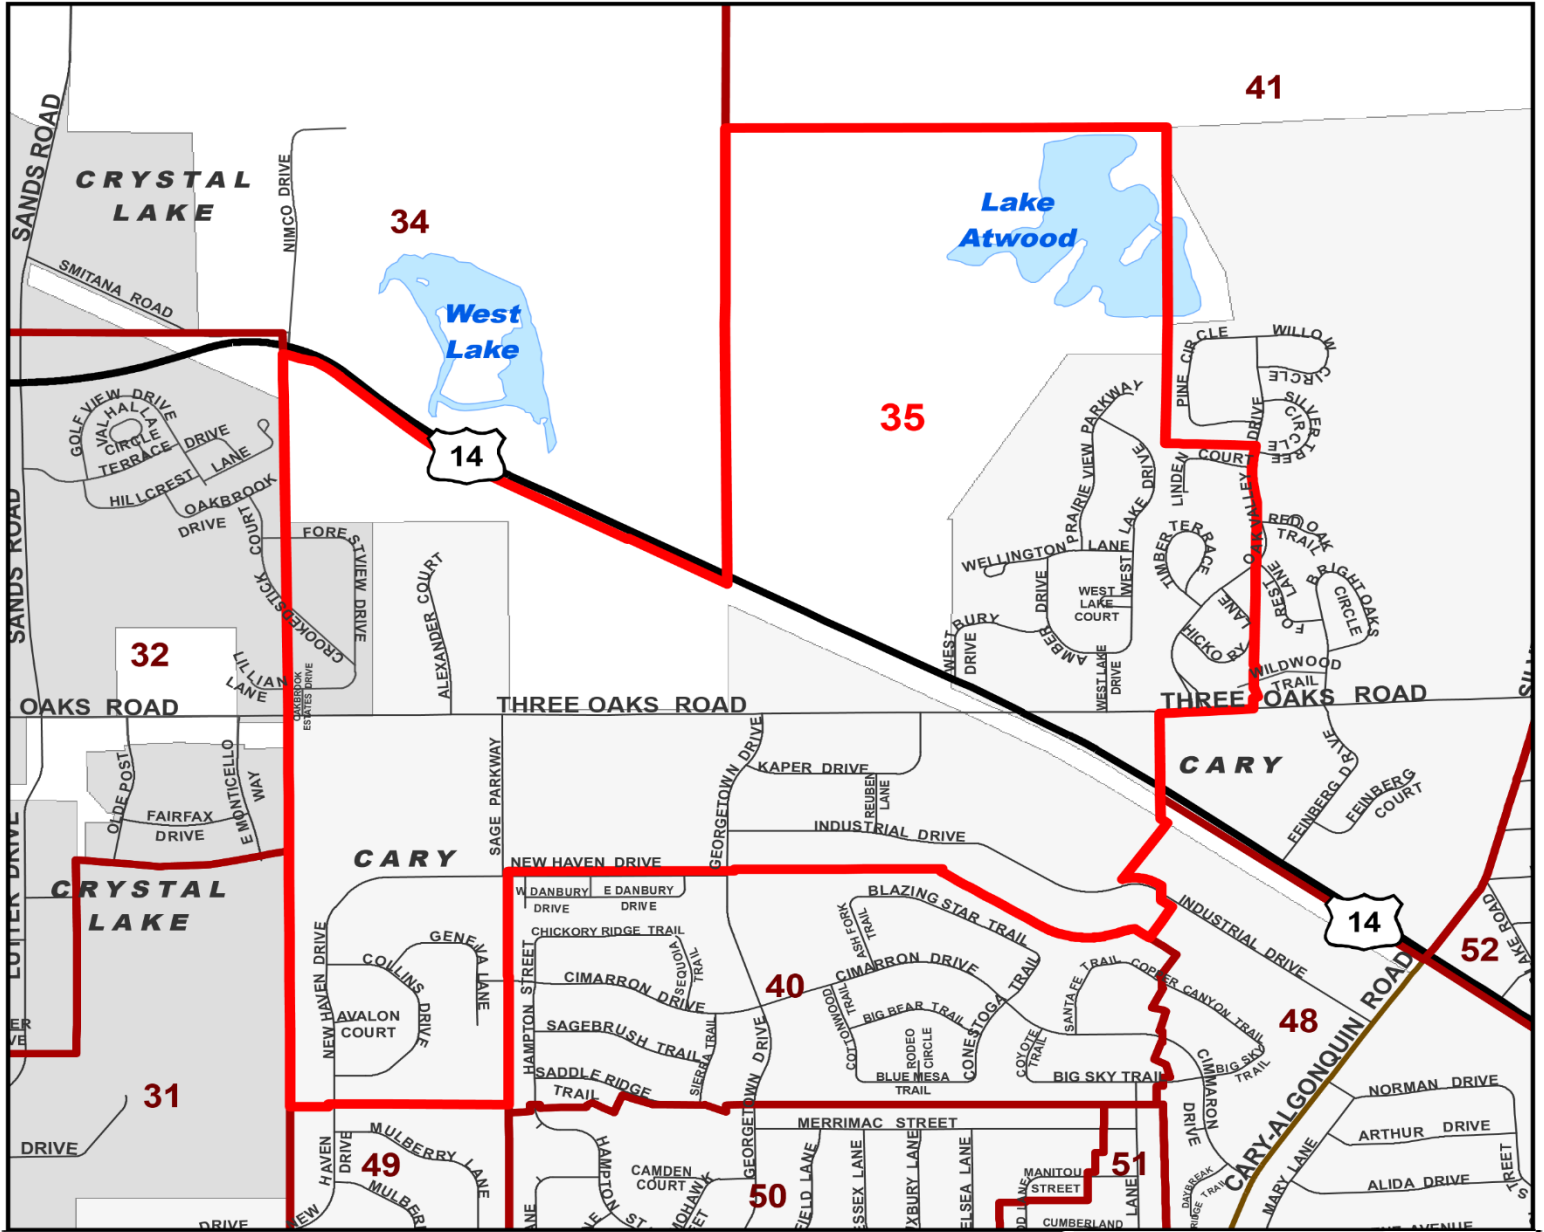

Algonquin Township Precinct

35

Legend

- Precincts
 - Township Boundary
 - 35** Precinct Number
 - Township Administration Building
- | | | |
|-----------------------|-------------------|---------------------------|
| Municipalities | Lake in the Hills | Rivers, Streams, & Creeks |
| Algonquin | Lakewood | Water Bodies |
| Barrington Hills | Oakwood Hills | |
| Cary | Port Barrington | |
| Crystal Lake | Prairie Grove | |
| Fox River Grove | Trout Valley | |
| LAKEMOOR | | |
- | |
|----------------|
| Roads |
| Interstate |
| US Route |
| State Route |
| County Road |
| Township Road |
| Private Road |
| Municipal Road |

Townships

CHEWING	ALDEN	HEBRON	RICHMOND	BLAIR TOWNSHIP
DUNHAM	HARTLAND	GREENWOOD	MCHENRY	
MARENGO	SENECA	DORR	NUNDA	
RILEY	CORAL	GRAFTON	ALGONQUIN	