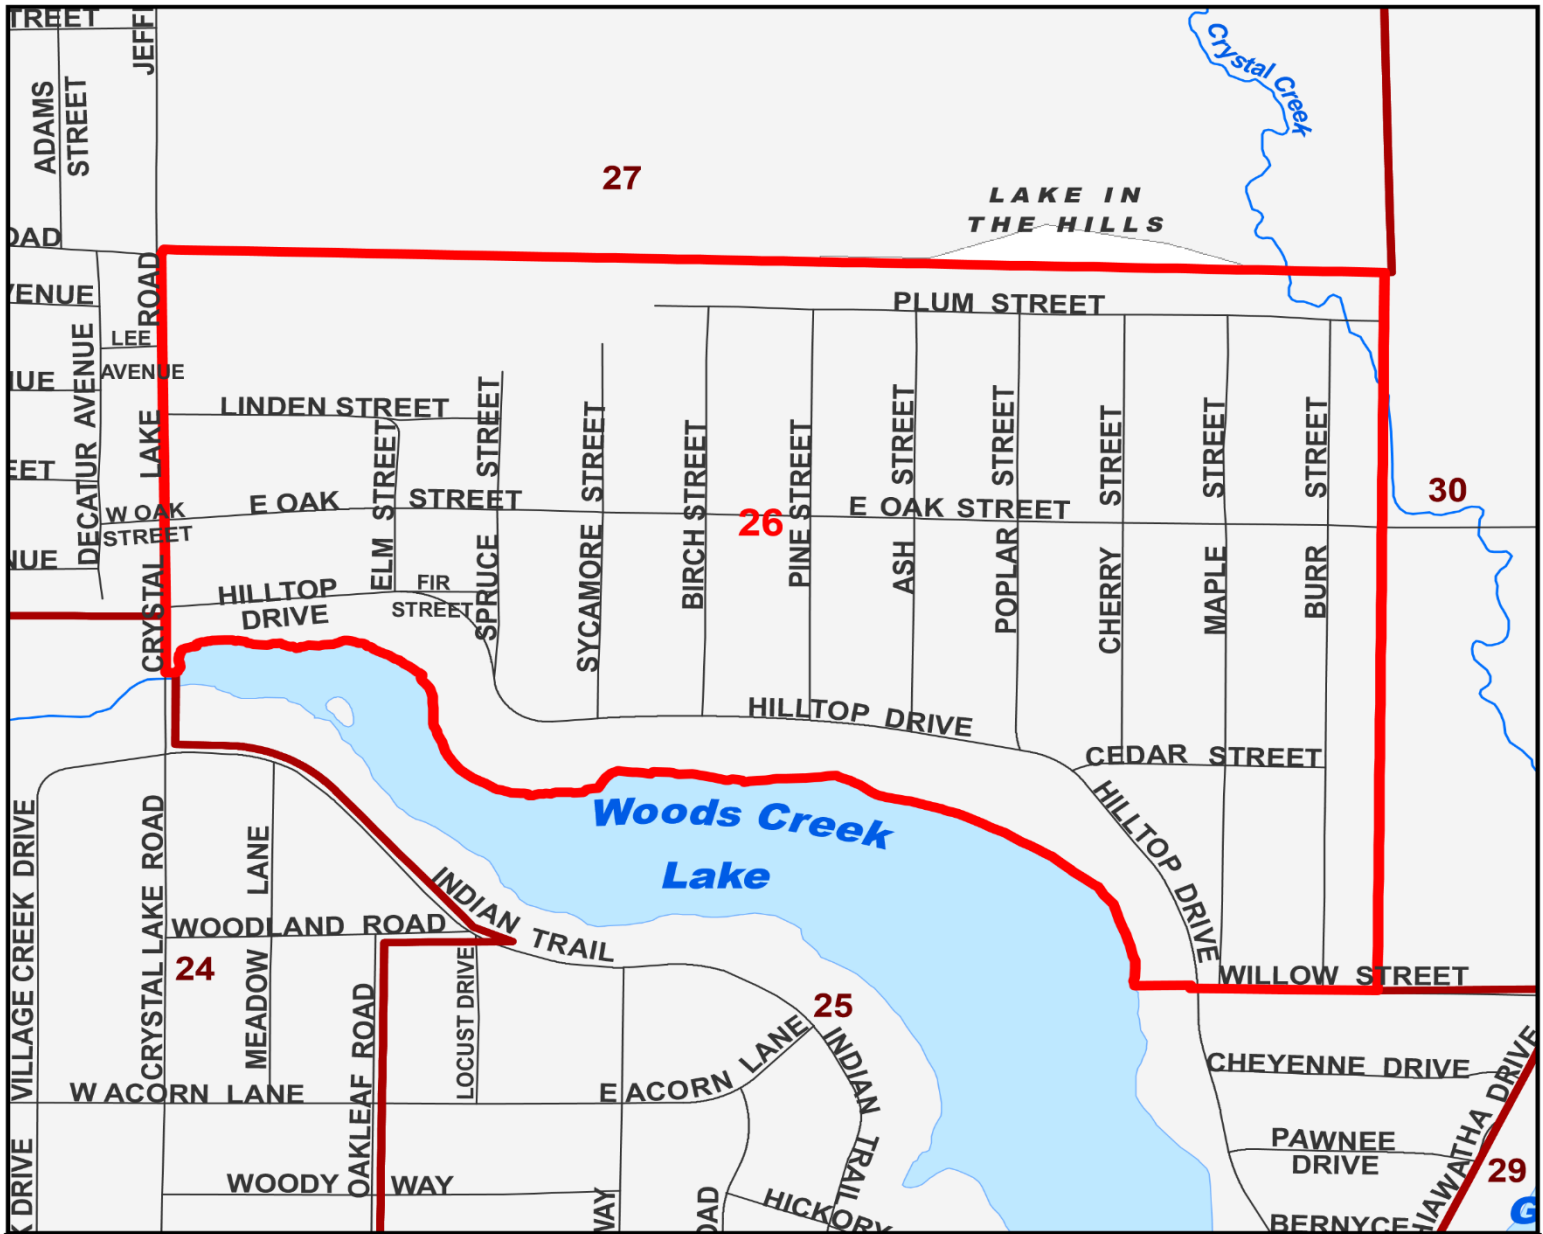

Algonquin Township Precinct

26

Legend

- Precincts
- Township Boundary
- 26** Precinct Number
- Township Administration Building

Municipalities

- Algonquin
- Barrington Hills
- Cary
- Crystal Lake
- Fox River Grove
- LAKEMOOR
- Lake in the Hills
- Lakewood
- Oakwood Hills
- Port Barrington
- Prairie Grove
- Trout Valley

Roads

- Interstate
- US Route
- State Route
- County Road
- Township Road
- Private Road
- Municipal Road

Rivers, Streams, & Creeks

- Rivers, Streams, & Creeks
- Water Bodies

Townships

CHEWING	ALDEN	HEBRON	RICHMOND	BLAIRSTOWN
DUNHAM	HARTLAND	GREENWOOD	MCHENRY	
MARENGO	SENECA	DORR	NUNDA	
RILEY	CORAL	GRAFTON	ALGONQUIN	