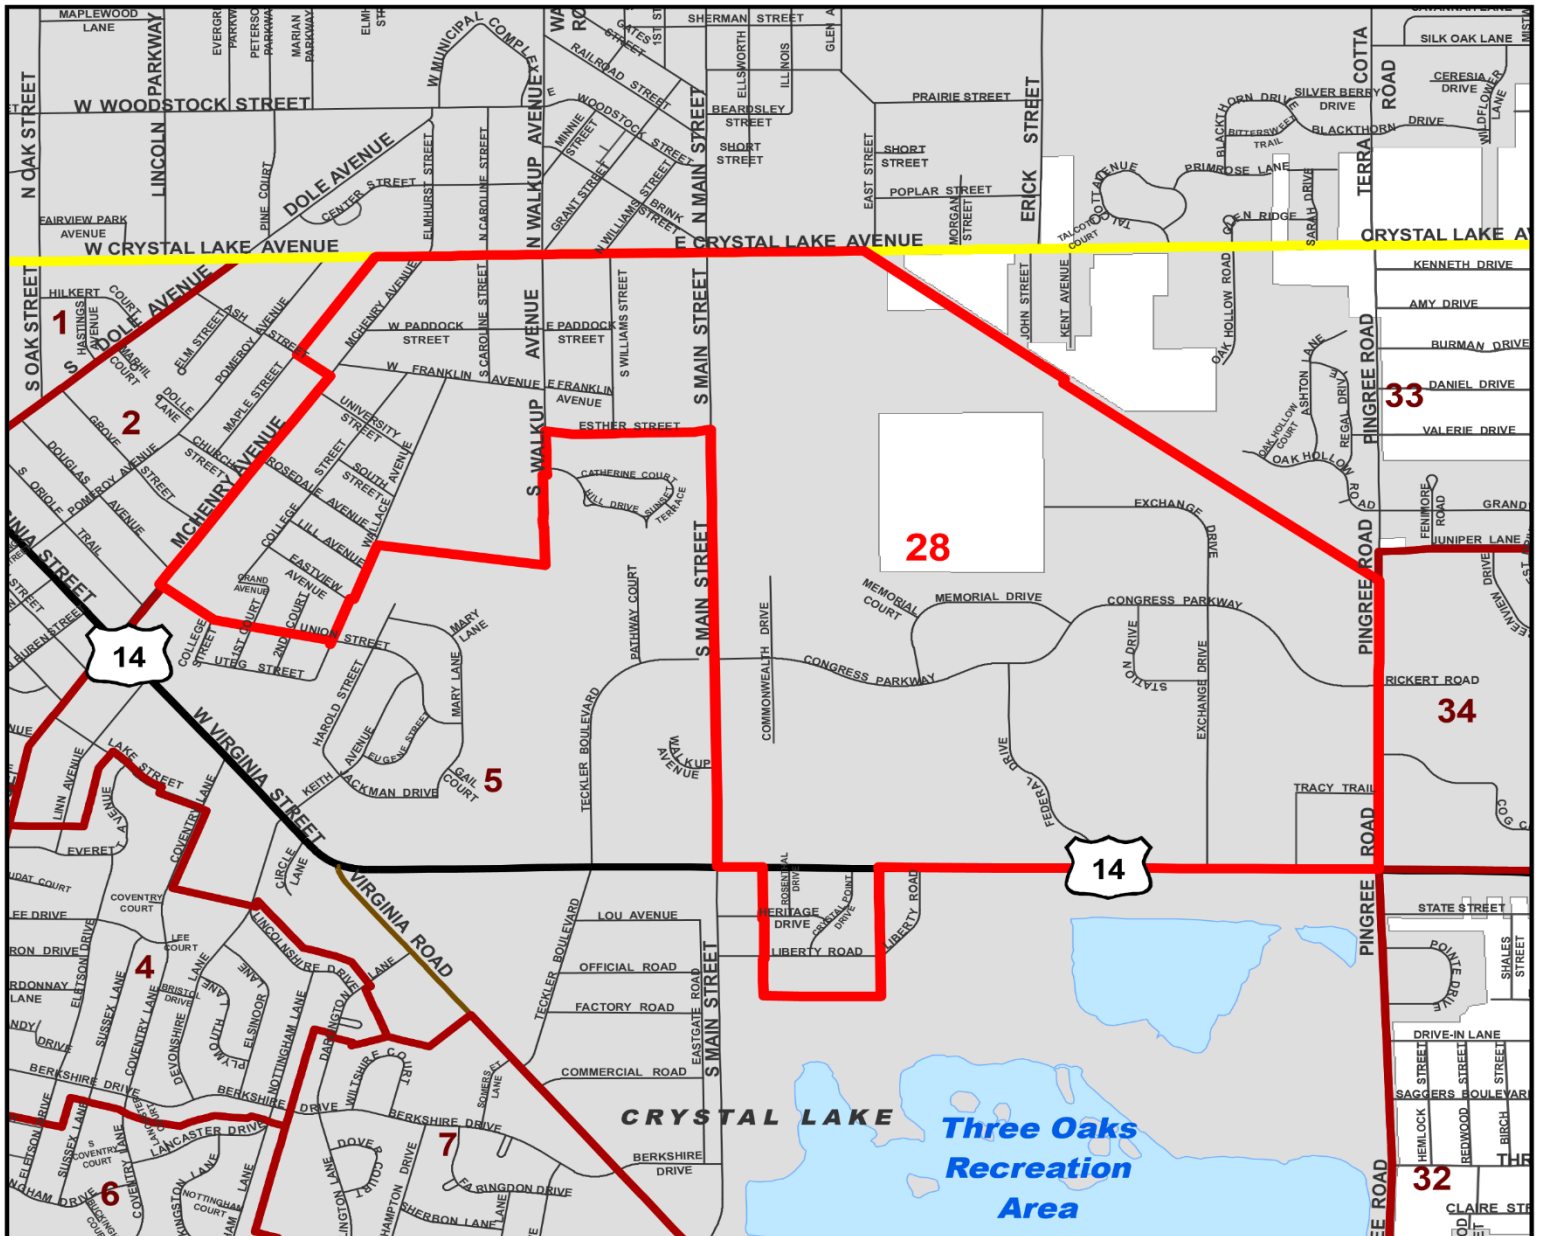

Algonquin Township Precinct

28

Legend

- Precincts
- Township Boundary
- 28** Precinct Number
- Township Administration Building

Municipalities

- Algonquin
- Barrington Hills
- Cary
- Crystal Lake
- Fox River Grove
- LAKEMOOR
- Lake in the Hills
- Lakewood
- Oakwood Hills
- Port Barrington
- Prairie Grove
- Trout Valley

Roads

- Interstate
- US Route
- State Route
- County Road
- Township Road
- Private Road
- Municipal Road

Rivers, Streams, & Creeks

- Water Bodies

Townships

| | | | | |
|---------|----------|-----------|------------------|----------|
| CHEWING | ALDEN | HEBRON | RICHMOND | BLAIRTON |
| DUNHAM | HARTLAND | GREENWOOD | MCHENRY | |
| MARENGO | SENECA | DORR | NUNDA | |
| RILEY | CORAL | GRAFTON | ALGONQUIN | |