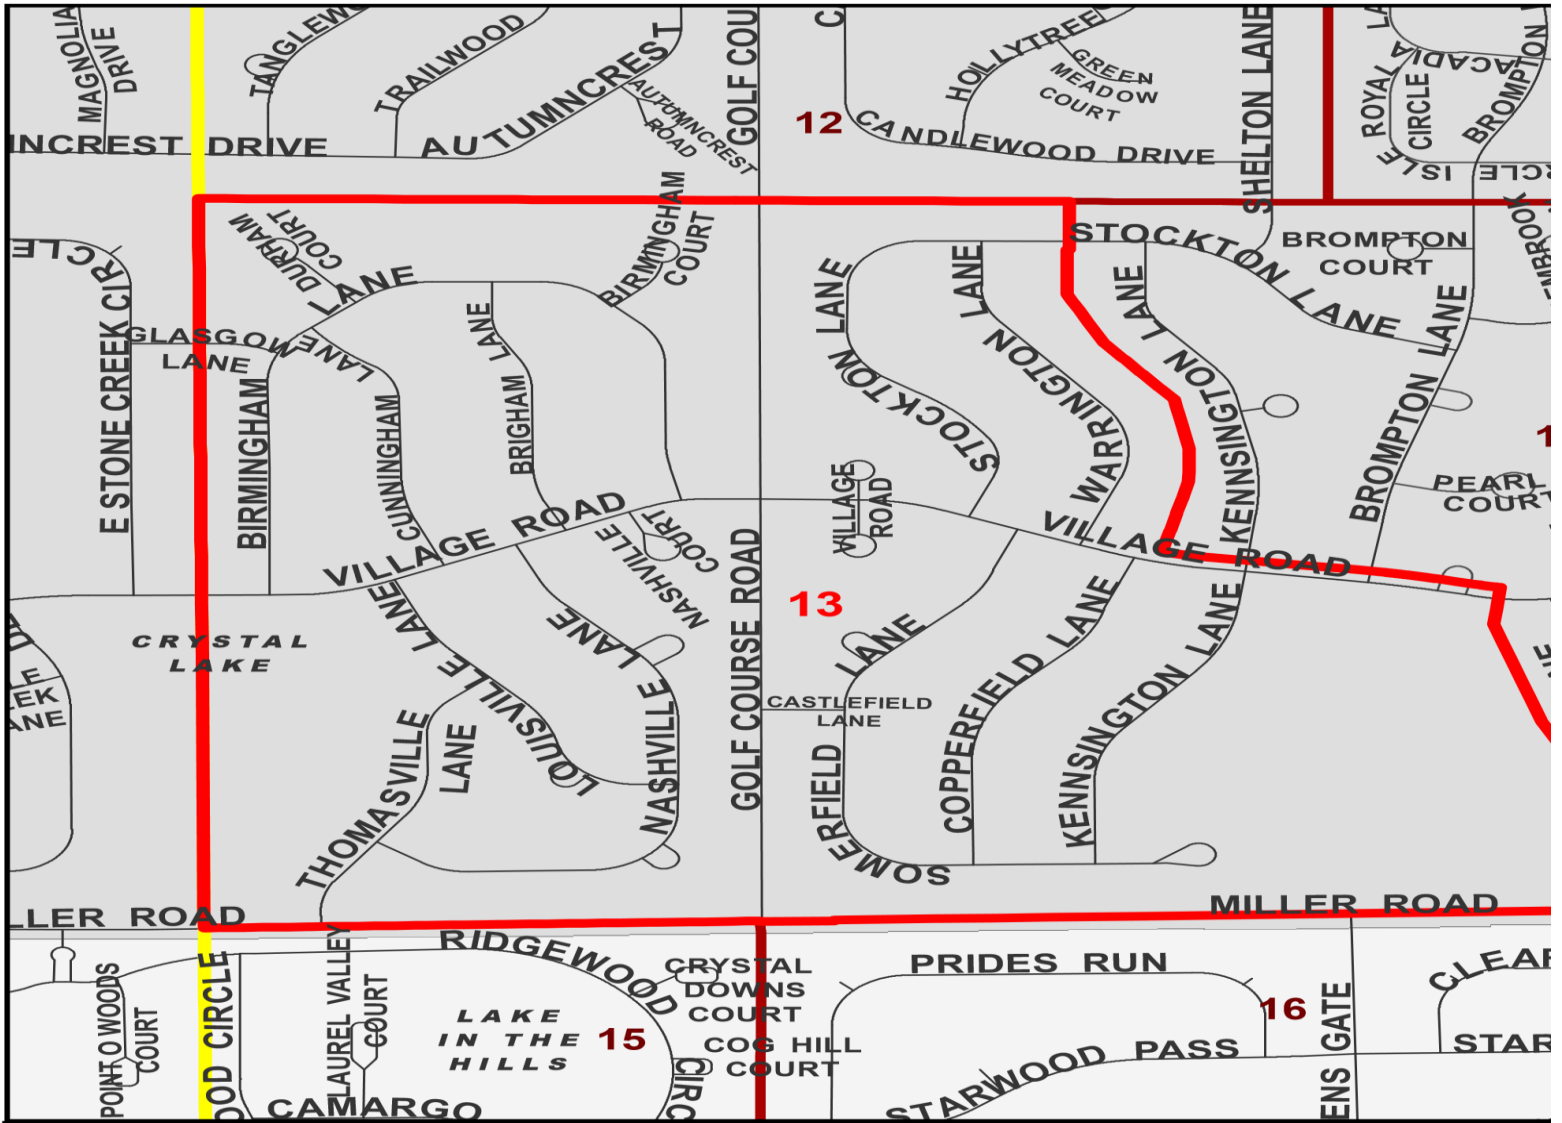

Algonquin Township Precinct

13

Legend

- Precincts
- Township Boundary
- 13** Precinct Number
- Township Administration Building

Municipalities

- Algonquin
- Barrington Hills
- Cary
- Crystal Lake
- Fox River Grove
- LAKEMOOR
- Lake in the Hills
- Lakewood
- Oakwood Hills
- Port Barrington
- Prairie Grove
- Trout Valley

Roads

- Interstate
- US Route
- State Route
- County Road
- Township Road
- Private Road
- Municipal Road

Rivers, Streams, & Creeks

- Rivers, Streams, & Creeks
- Water Bodies

Townships

CHEMUNG	ALDEN	HEBRON	RICHMOND	BARTON
DUNHAM	HARTLAND	GREENWOOD	MCHENRY	
MARENGO	SENECA	DORR	NUNDA	
RILEY	CORAL	GRAFTON	ALGONQUIN	