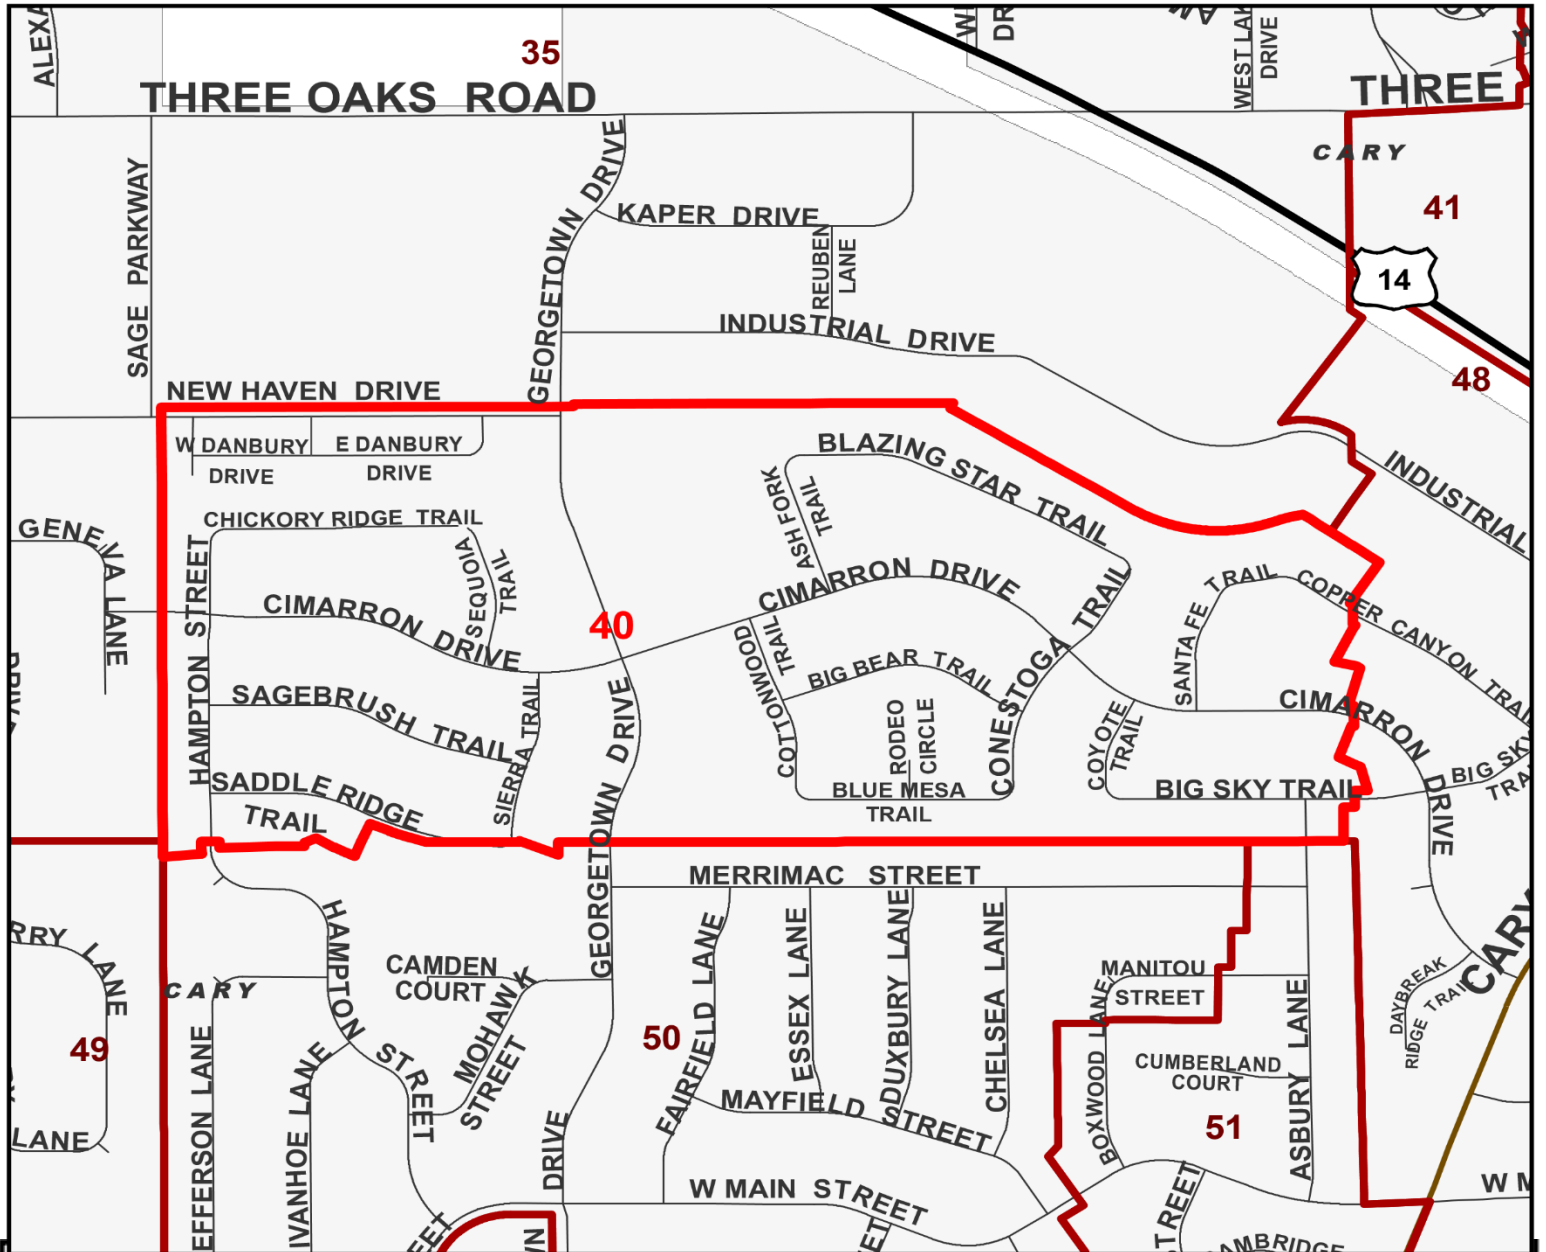

# Algonquin Township Precinct

40

**Legend**

- Precincts
- Township Boundary
- 40** Precinct Number
- Township Administration Building

**Municipalities**

Algonquin	Lake in the Hills
Barrington Hills	Lakewood
Cary	Oakwood Hills
Crystal Lake	Port Barrington
Fox River Grove	Prairie Grove
LAKEMOOR	Trout Valley

**Roads**

- Interstate
- US Route
- State Route
- County Road
- Township Road
- Private Road
- Municipal Road

**Rivers, Streams, & Creeks**

- 

**Water Bodies**

- 

**TOWNSHIPS**

CHEWING	ALDEN	HEBRON	RICHMOND	BLUFFTON
DUNHAM	HARTLAND	GREENWOOD	MCHENRY	
MARENGO	SENECA	DORR	NUNDA	
RILEY	CORAL	GRAFTON	<b>ALGONQUIN</b>	