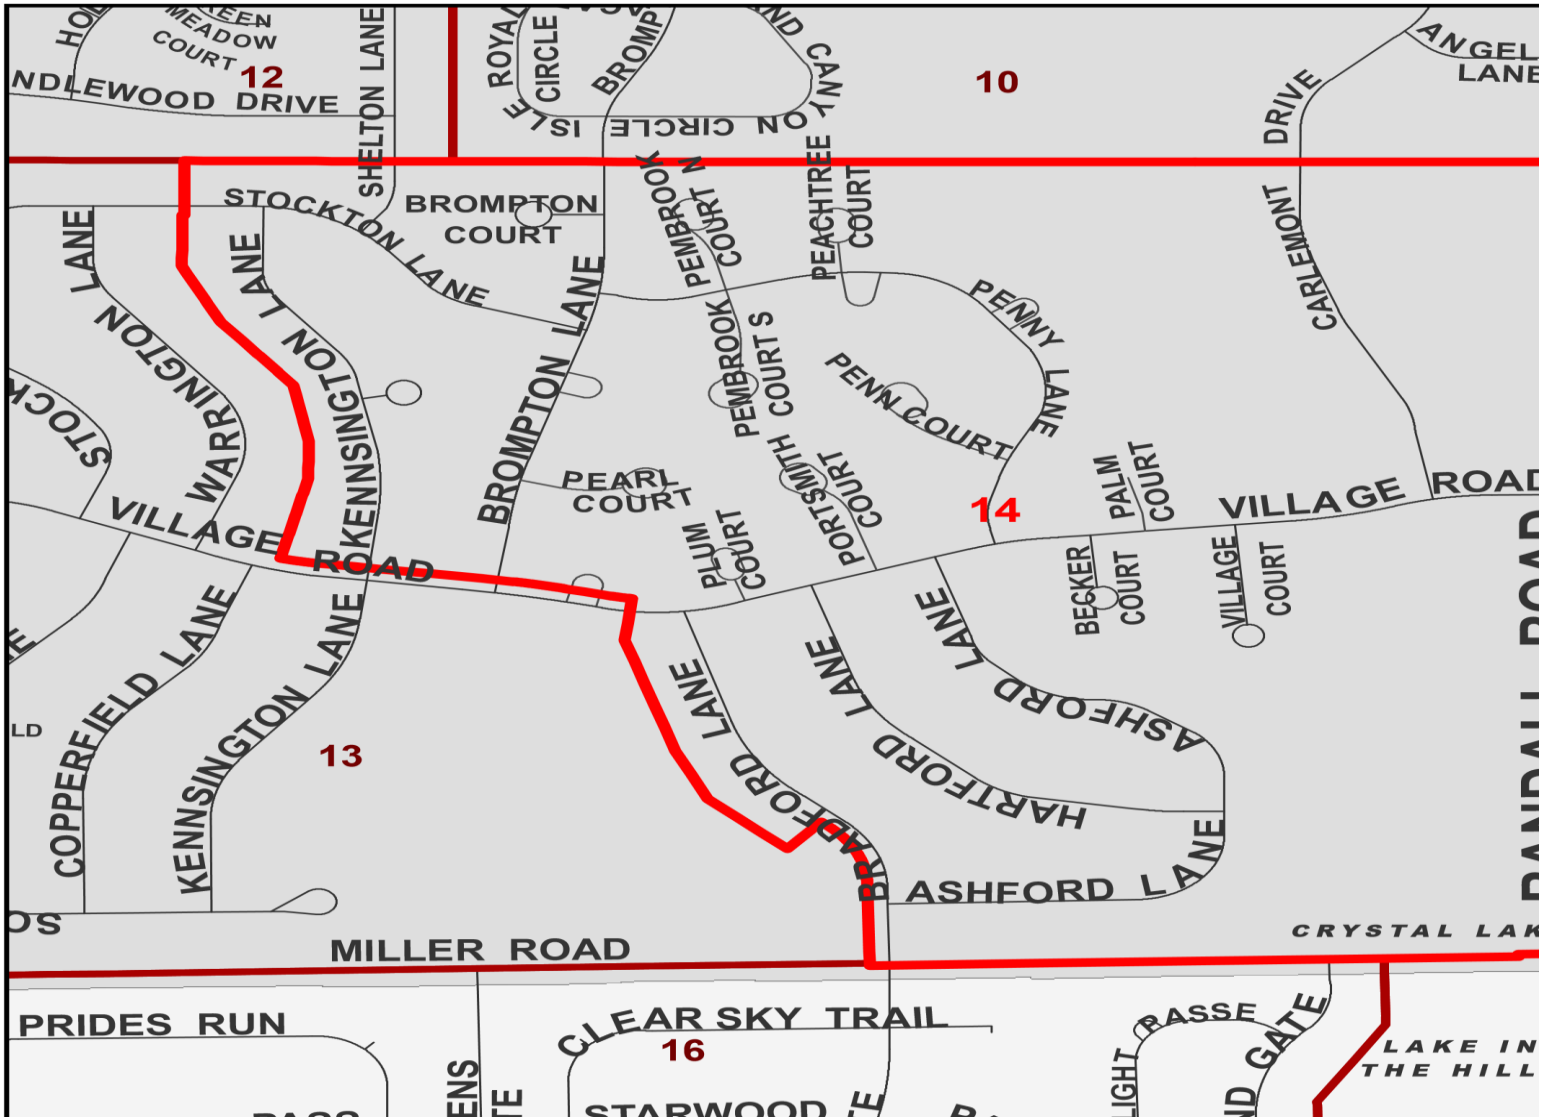

Algonquin Township Precinct

14

Legend

- Precincts
- Township Boundary
- 14** Precinct Number
- Township Administration Building

Municipalities

- Algonquin
- Barrington Hills
- Cary
- Crystal Lake
- Fox River Grove
- LAKEMOOR
- Lake in the Hills
- Lakewood
- Oakwood Hills
- Port Barrington
- Prairie Grove
- Trout Valley

Roads

- Interstate
- US Route
- State Route
- County Road
- Township Road
- Private Road
- Municipal Road

Rivers, Streams, & Creeks

- Rivers, Streams, & Creeks
- Water Bodies

Townships

CHEMUNG	ALDEN	HEBRON	RICHMOND	WARREN
DUNHAM	HARTLAND	GREENWOOD	MCHENEY	
MARENGO	SENECA	DORR	NUNDA	
RILEY	CORAL	GRAFTON	ALGONQUIN	

Map ID 1000634_141
Date: January 2022

Map Produced By
McHenry County GIS Department