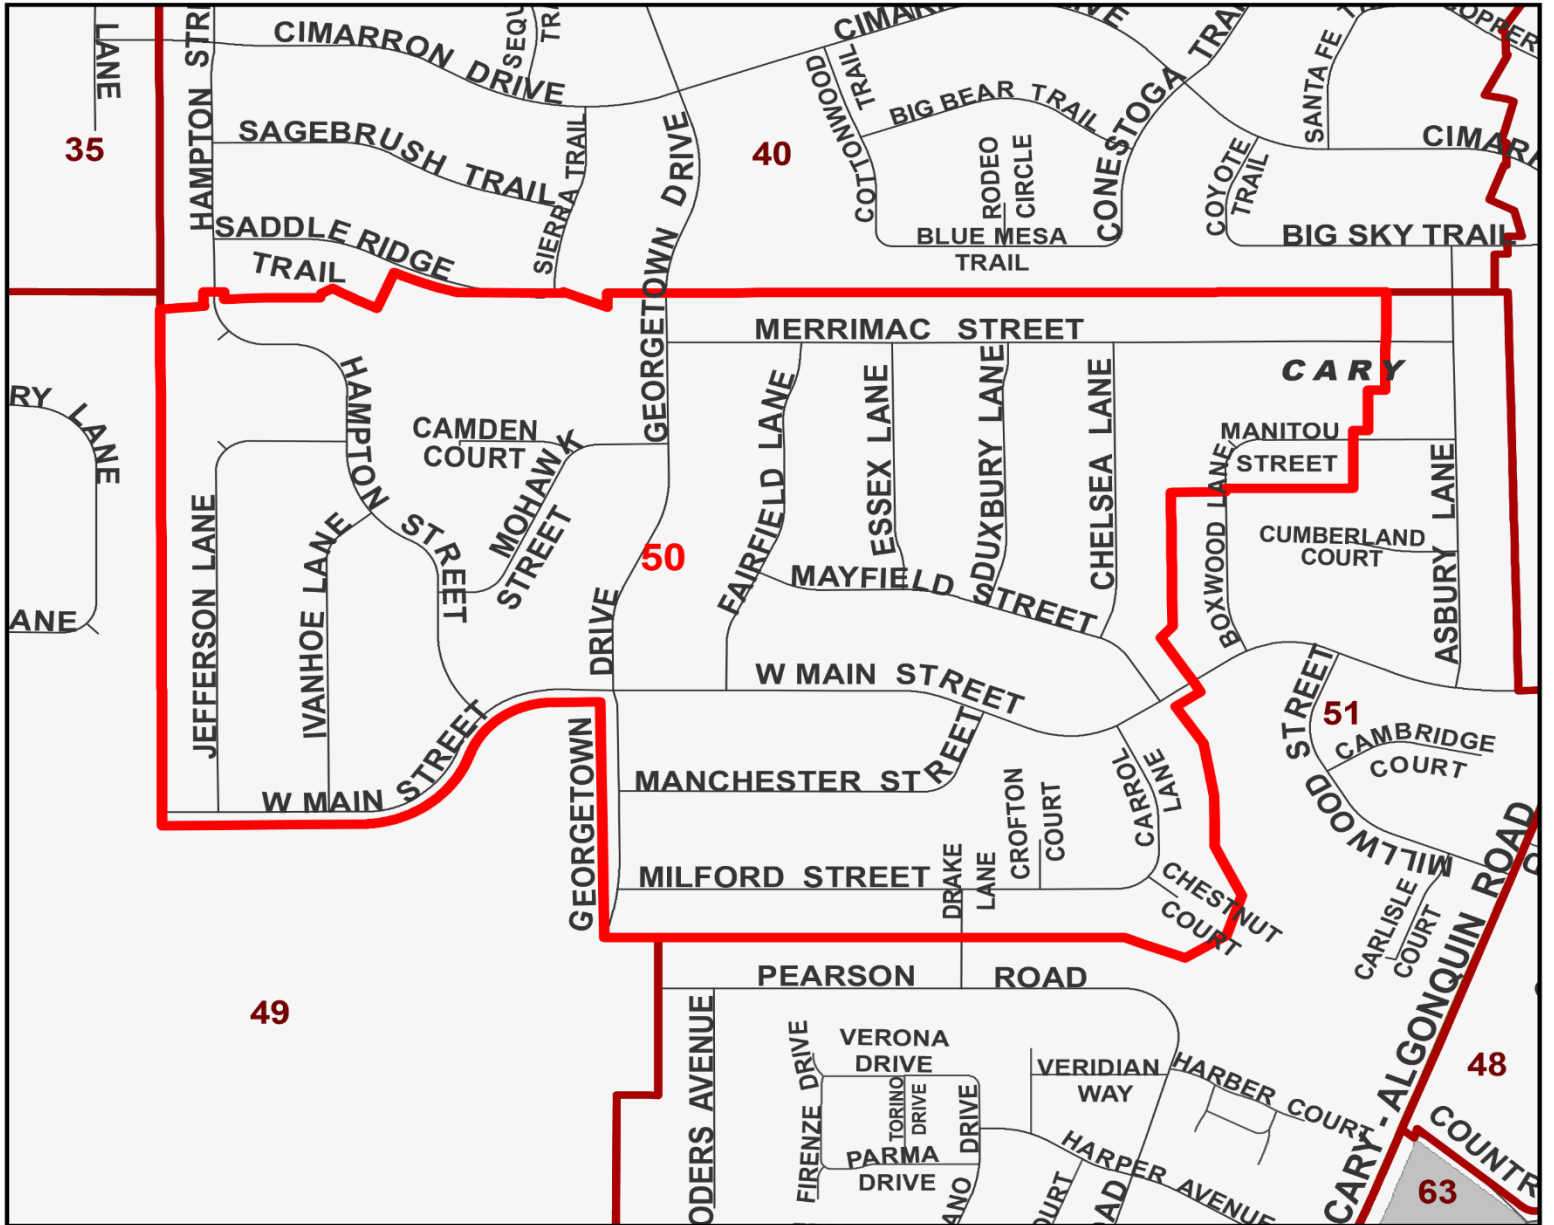

Algonquin Township Precinct

50

Legend

- Precincts
- Township Boundary
- 50** Precinct Number
- Township Administration Building

Municipalities	
	Algonquin
	Barrington Hills
	Cary
	Crystal Lake
	Fox River Grove
	LAKEMOOR
	Lake in the Hills
	Lakewood
	Oakwood Hills
	Port Barrington
	Prairie Grove
	Trout Valley

Roads	
	Interstate
	US Route
	State Route
	County Road
	Township Road
	Private Road
	Municipal Road

- Rivers, Streams, & Creeks
- Water Bodies

Townships

CHEWING	ALDEN	HEBRON	RICHMOND	BLAIRTON
DUNHAM	HARTLAND	GREENWOOD	MCHENRY	
MARENGO	SENECA	DORR	NUNDA	
RILEY	CORAL	GRAFTON	ALGONQUIN	