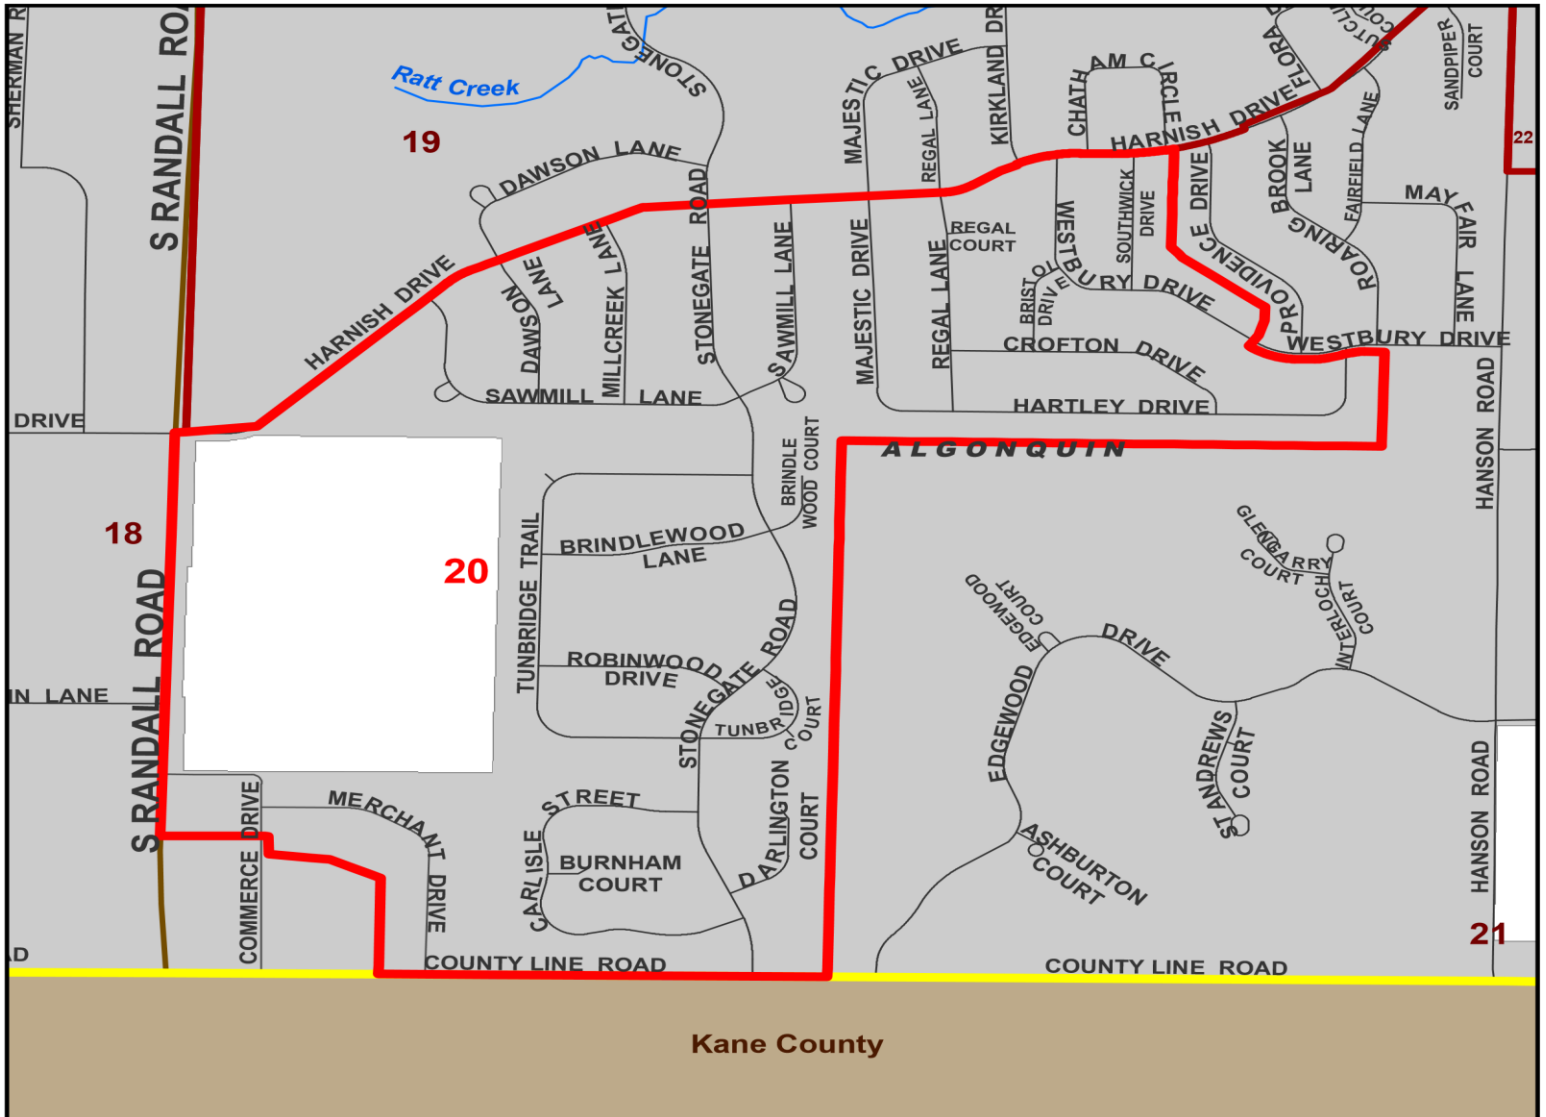

Algonquin Township Precinct

20

Legend

- Precincts
- Township Boundary
- 20** Precinct Number
- Township Administration Building

Municipalities

- Algonquin
- Barrington Hills
- Cary
- Crystal Lake
- Fox River Grove
- LAKEMOOR
- Lake in the Hills
- Lakewood
- Oakwood Hills
- Port Barrington
- Prairie Grove
- Trout Valley

Roads

- Interstate
- US Route
- State Route
- County Road
- Township Road
- Private Road
- Municipal Road

Rivers, Streams, & Creeks

- Rivers, Streams, & Creeks
- Water Bodies

Townships

CHEMUNG	ALDEN	HEBRON	RICHMOND	SHARPTON
DUNHAM	HARTLAND	GREENWOOD	MCHENRY	
WARENGO	SENECA	DORR	NUNDA	
RILEY	CORAL	GRAFTON	ALGONQUIN	