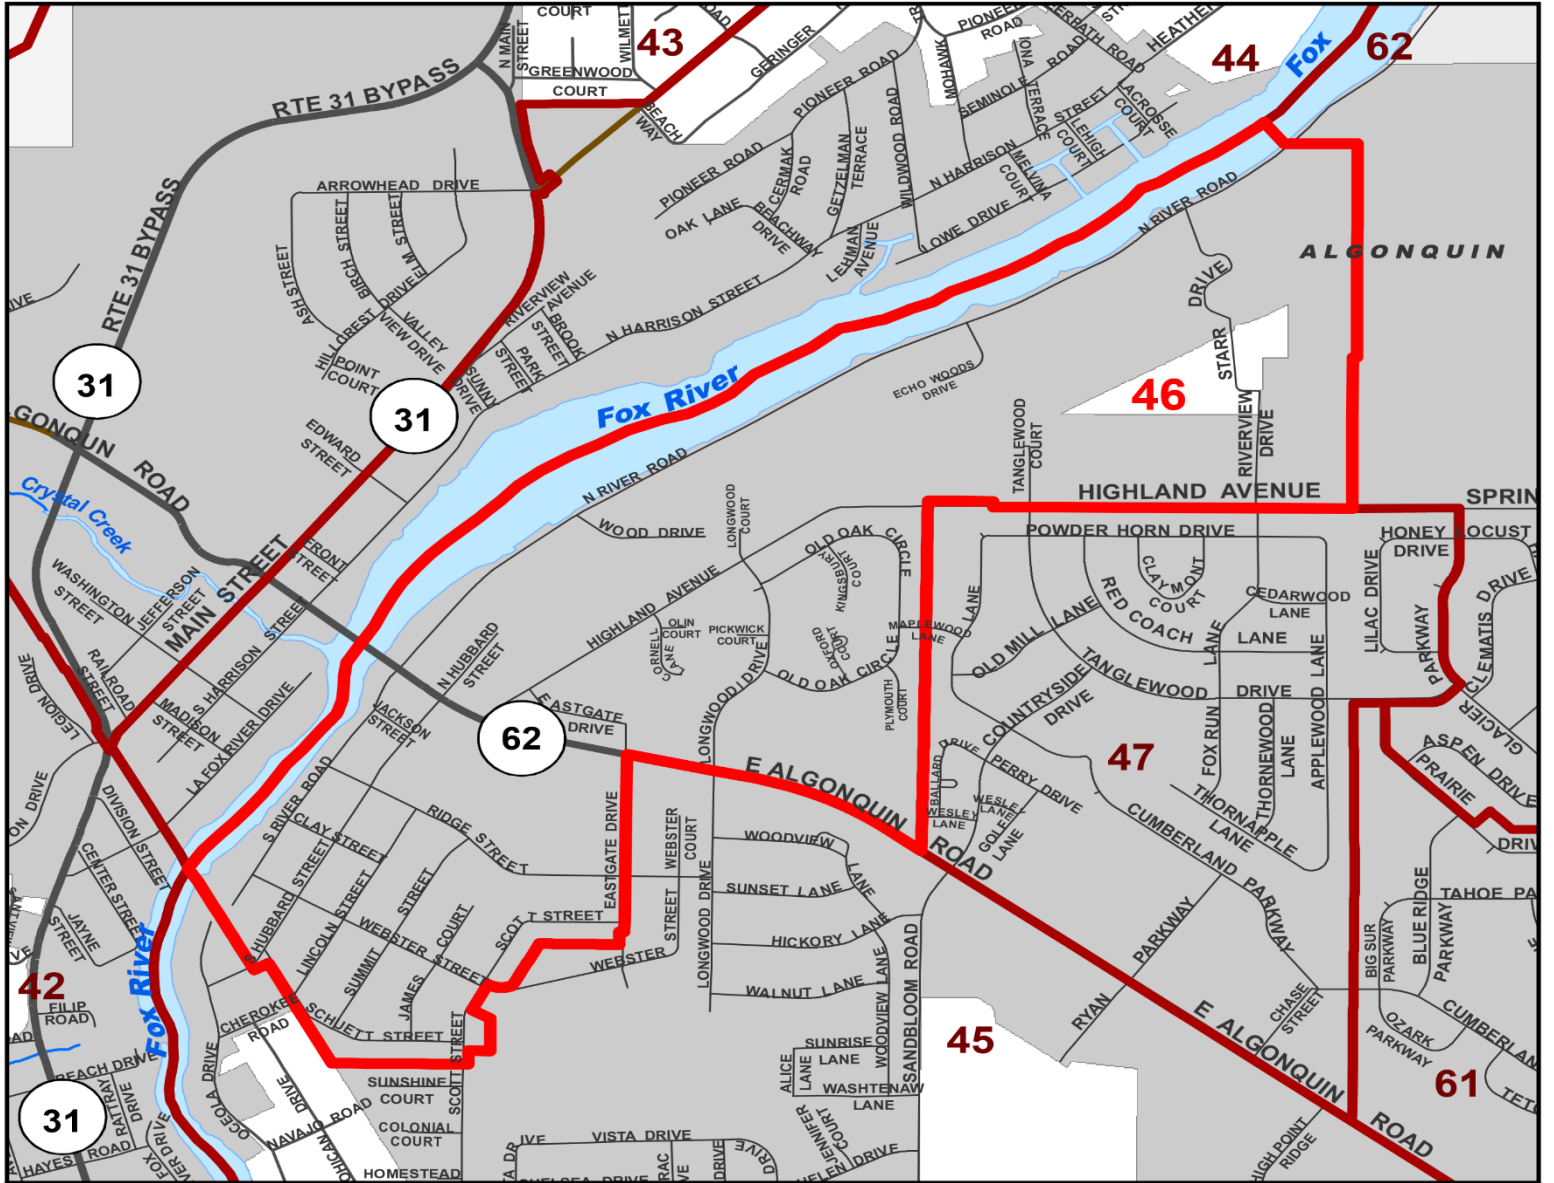

## Legend

- ▬ Precincts
- Township Boundary
- 46 Precinct Number
- ★ Township Administration Building

### Municipalities

- Algonquin
- Barrington Hills
- Cary
- Crystal Lake
- Fox River Grove
- LAKEMOOR
- Lake in the Hills
- Lakewood
- Oakwood Hills
- Port Barrington
- Prairie Grove
- Trout Valley

### Roads

- Interstate
- US Route
- State Route
- County Road
- Township Road
- Private Road
- Municipal Road

- ~ Rivers, Streams, & Creeks
- Water Bodies

## Townships

CHEWING	ALDEN	HEBRON	RICHMOND	BLAIR TON
DUNHAM	HARTLAND	GREENWOOD	MCHENRY	
MARENGO	SENECA	DORR	NUNDA	
RILEY	CORAL	GRAFTON	<b>ALGONQUIN</b>	