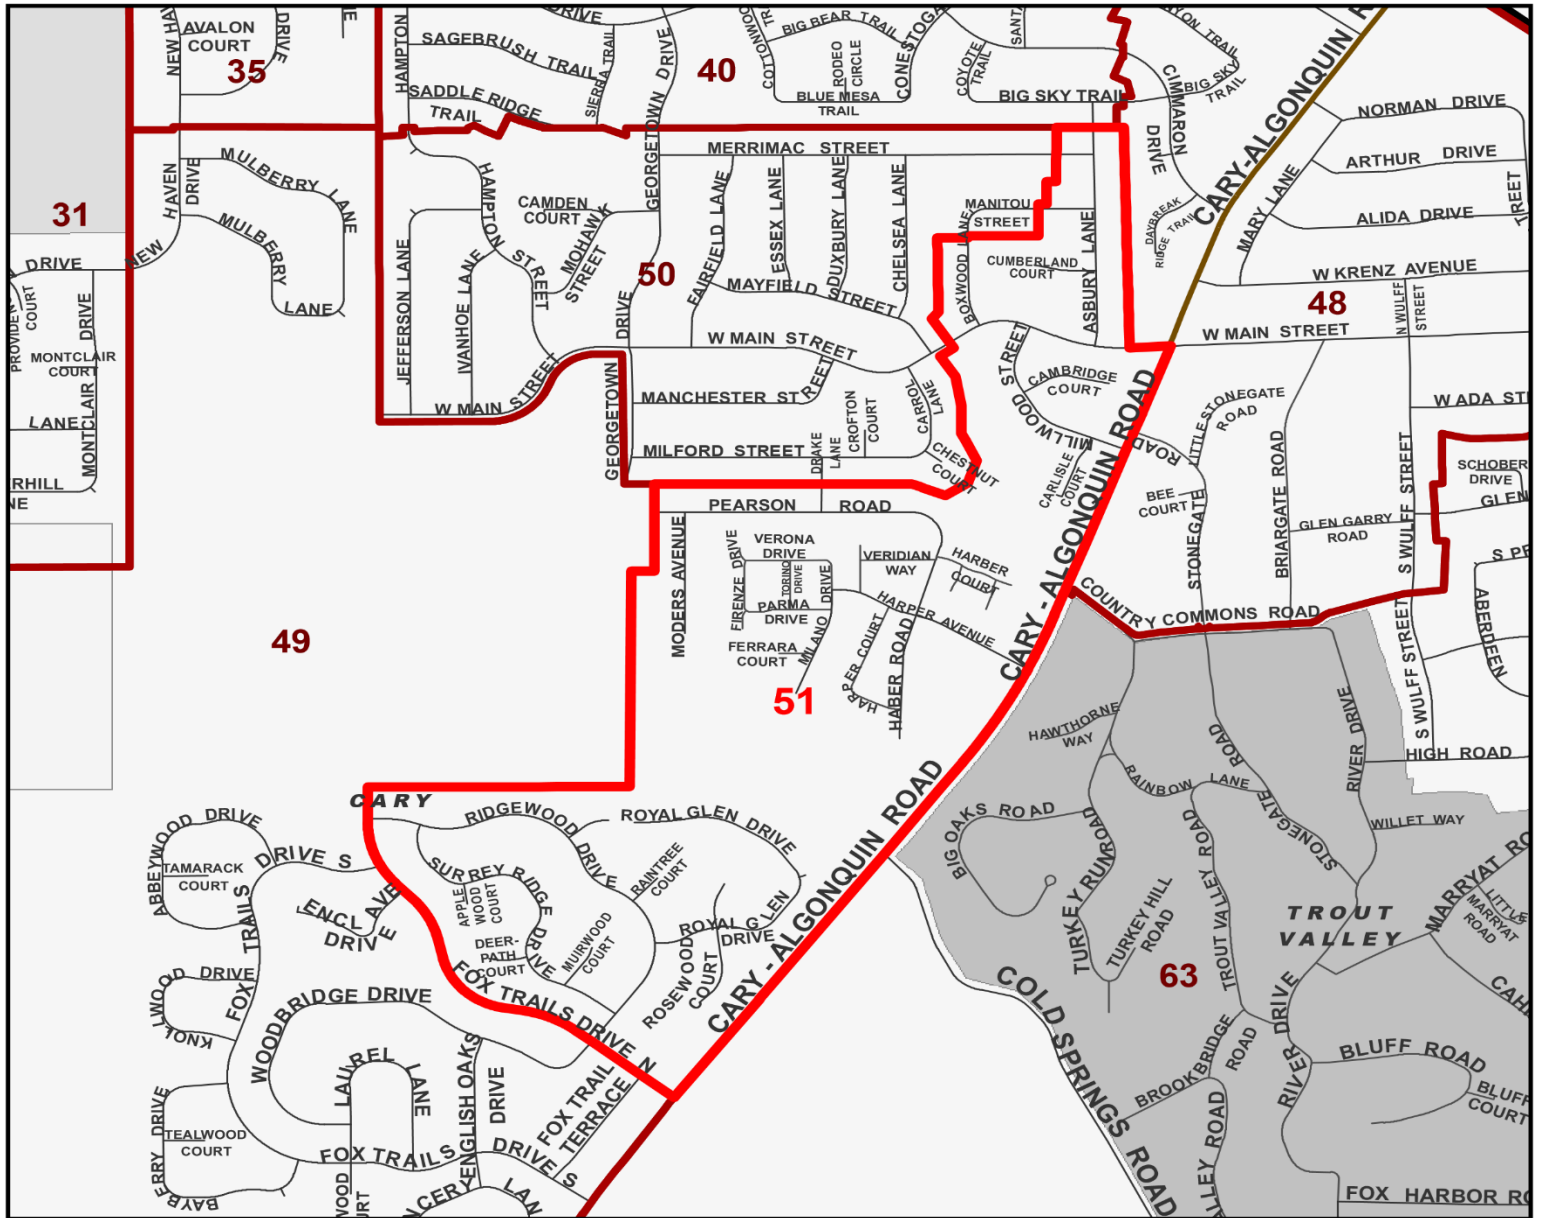

# Algonquin Township Precinct

### Legend

- Precincts
- Township Boundary
- 51** Precinct Number
- Township Administration Building

<b>Municipalities</b>	Algonquin	Lake in the Hills
Barrington Hills	Lakewood	Oakwood Hills
Cary	Port Barrington	Prairie Grove
Crystal Lake	Trout Valley	
Fox River Grove		
LAKEMOOR		

<b>Roads</b>	Interstate	Rivers, Streams, & Creeks
US Route	Water Bodies	
State Route		
County Road		
Township Road		
Private Road		
Municipal Road		

### Townships

CHEWING	ALDEN	HEBRON	RICHMOND	BLAIRTON
DUNHAM	HARTLAND	GREENWOOD	MCHENRY	
MARENGO	SENECA	DORR	NUNDA	
RILEY	CORAL	GRAFTON	<b>ALGONQUIN</b>	