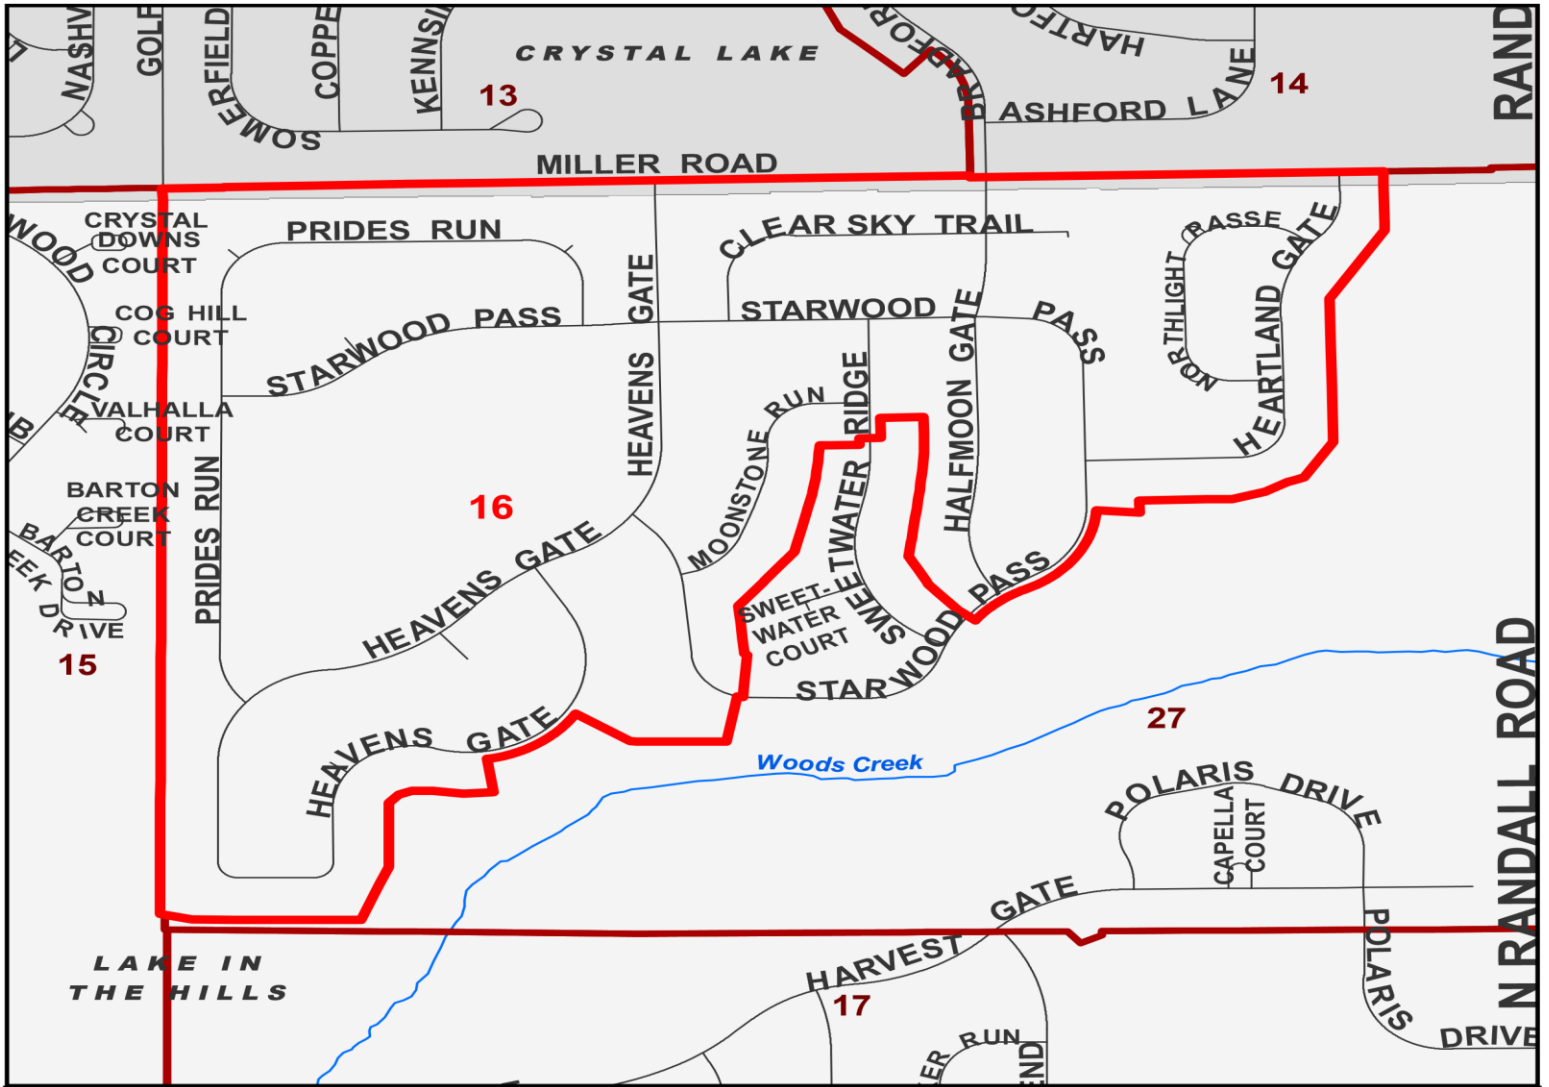

Algonquin Township Precinct

16

Legend

- Precincts
- Township Boundary
- 16** Precinct Number
- Township Administration Building

Municipalities

- Algonquin
- Barrington Hills
- Cary
- Crystal Lake
- Fox River Grove
- LAKEMOOR
- Lake in the Hills
- Lakewood
- Oakwood Hills
- Port Barrington
- Prairie Grove
- Trout Valley

Roads

- Interstate
- US Route
- State Route
- County Road
- Township Road
- Private Road
- Municipal Road

Rivers, Streams, & Creeks

- Rivers, Streams, & Creeks
- Water Bodies

Townships

CHEMUNG	ALDEN	HEBRON	RICHMOND	BARTON
DUNHAM	HARTLAND	GREENWOOD	MCHENRY	
MARENGO	SENECA	DORR	NUNDA	
RILEY	CORAL	GRAFTON	ALGONQUIN	